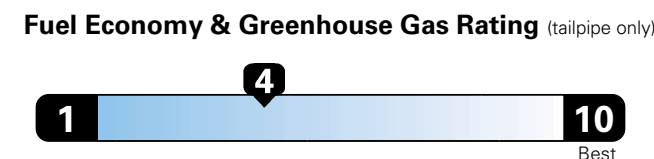

For more information visit: www.dodge.com or call 1-800-4ADODGE

FCA US LLC

Fuel Economy and Environment

Flexible Fuel Vehicle Gasoline-Ethanol (E85)

You spend \$2,500 in fuel costs over 5 years compared to the average new vehicle.

Actual results will vary for many reasons, including driving conditions and how you drive and maintain your vehicle. The average new vehicle gets 27 MPG and cost \$7,000 to fuel over 5 years. Cost estimates are based on 15,000 miles per year at \$2.55 per gallon. This is a dual fueled automobile. MPGe is miles per gasoline gallon equivalent. Vehicle emissions are a significant cause of climate change and smog.