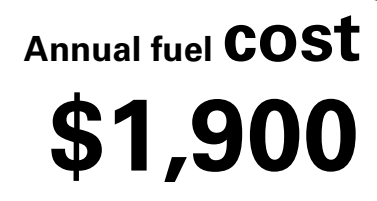

Base Price: \$26,650

DODGE GRAND CARAVAN SE
Exterior Color: Billet Clear-Coat Exterior Paint
Interior Color: Black Light Graystone Interior Colors
Interior: Cloth Low-Back Bucket Seats
Engine: 3.6-Liter V6 24-Valve VVT Engine
Transmission: 6-Speed Automatic 62TE Transmission

For more information visit: www.dodge.com or call 1-800-4ADODGE

FCA US LLC

Fuel Economy and Environment

Flexible Fuel Vehicle Gasoline-Ethanol (E85)

You spend \$2,500 in fuel costs over 5 years compared to the average new vehicle.

Actual results will vary for many reasons, including driving conditions and how you drive and maintain your vehicle. The average new vehicle gets 27 MPG and cost \$7,000 to fuel over 5 years. Cost estimates are based on 15,000 miles per year at \$2.55 per gallon. This is a dual fueled automobile. MPGe is miles per gasoline gallon equivalent. Vehicle emissions are a significant cause of climate change and smog.