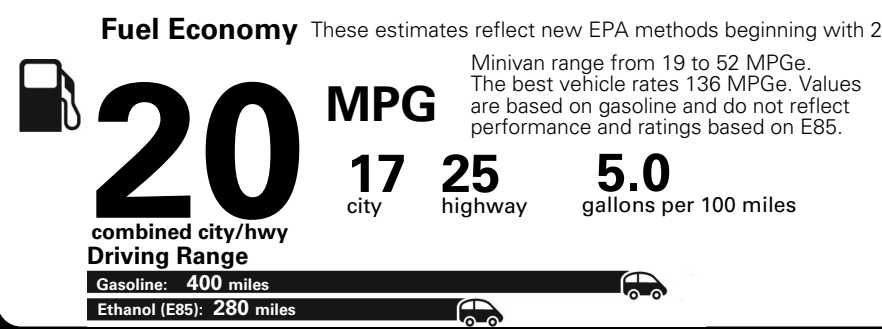

Base Price: \$26,650

DODGE GRAND CARAVAN SE
Exterior Color: Billet Clear-Coat Exterior Paint
Interior Color: Black Light Graystone Interior Colors
Interior: Cloth Low-Back Bucket Seats
Engine: 3.6-Liter V6 24-Valve VVT Engine
Transmission: 6-Speed Automatic 62TE Transmission

For more information visit: www.dodge.com or call 1-800-4ADODGE

FCA US LLC

Fuel Economy and Environment

Flexible Fuel Vehicle Gasoline-Ethanol (E85)

You spend \$2,500 in fuel costs over 5 years compared to the average new vehicle.

Actual results will vary for many reasons, including driving conditions and how you drive and maintain your vehicle. The average new vehicle gets 27 MPG and cost \$7,000 to fuel over 5 years. Cost estimates are based on 15,000 miles per year at \$2.55 per gallon. This is a dual fueled automobile. MPGe is miles per gasoline gallon equivalent. Vehicle emissions are a significant cause of climate change and smog.