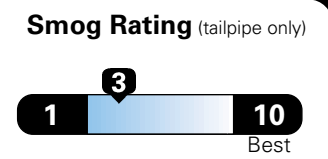

For more information visit: www.dodge.com or call 1-800-4ADODGE

FCA US LLC

Fuel Economy and Environment

Flexible Fuel Vehicle Gasoline-Ethanol (E85)

You spend \$2,500 in fuel costs over 5 years compared to the average new vehicle.