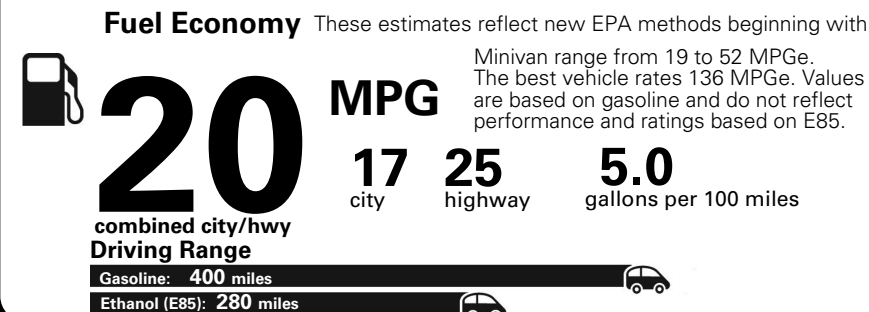

Base Price: \$26,650

DODGE GRAND CARAVAN SE
Exterior Color: White Knuckle Clear-Coat Exterior Paint
Interior Color: Black Light Graystone Interior Colors
Interior: Cloth Low-Back Bucket Seats
Engine: 3.6-Liter V6 24-Valve VVT Engine
Transmission: 6-Speed Automatic 62TE Transmission
STANDARD EQUIPMENT (UNLESS REPLACED BY OPTIONAL EQUIPMENT)

For more information visit: www.dodge.com
 or call 1-800-4ADODGE

FCA US LLC

Fuel Economy and Environment

**Flexible Fuel Vehicle
 Gasoline-Ethanol (E85)**

**You spend
 \$2,500
 in fuel costs
 over 5 years
 compared to the
 average new vehicle.**