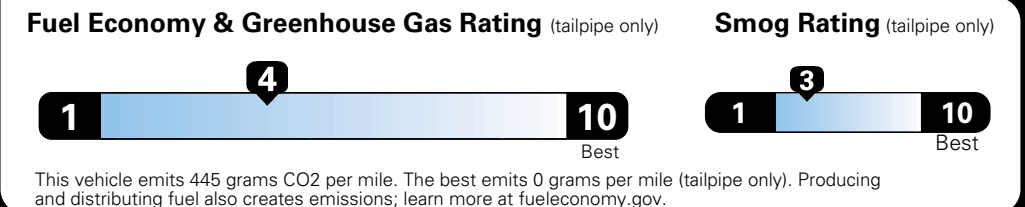

Base Price: \$26,650

DODGE GRAND CARAVAN SE
Exterior Color: White Knuckle Clear-Coat Exterior Paint
Interior Color: Black Light Graystone Interior Colors
Interior: Cloth Low-Back Bucket Seats
Engine: 3.6-Liter V6 24-Valve VVT Engine
Transmission: 6-Speed Automatic 62TE Transmission
STANDARD EQUIPMENT (UNLESS REPLACED BY OPTIONAL EQUIPMENT)

For more information visit: www.dodge.com
 or call 1-800-4ADODGE

FCA US LLC

Fuel Economy and Environment

**Flexible Fuel Vehicle
 Gasoline-Ethanol (E85)**

**You spend
 \$2,500
 in fuel costs
 over 5 years
 compared to the
 average new vehicle.**

**Annual fuel cost
 \$1,900**

Actual results will vary for many reasons, including driving conditions and how you drive and maintain your vehicle. The average new vehicle gets 27 MPG and cost \$7,000 to fuel over 5 years. Cost estimates are based on 15,000 miles per year at \$2.55 per gallon. This is a dual fueled automobile. MPGe is miles per gasoline gallon equivalent. Vehicle emissions are a significant cause of climate change and smog.