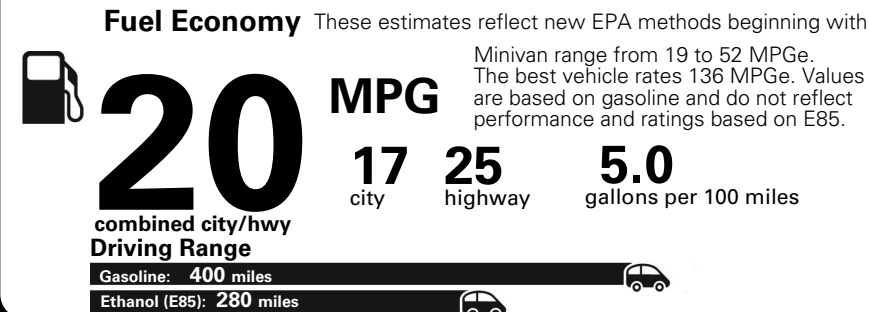

For more information visit: www.dodge.com
 or call 1-800-4ADODGE

FCA US LLC

Fuel Economy and Environment

**Flexible Fuel Vehicle
 Gasoline-Ethanol (E85)**

**You spend
 \$2,500
 in fuel costs
 over 5 years
 compared to the
 average new vehicle.**