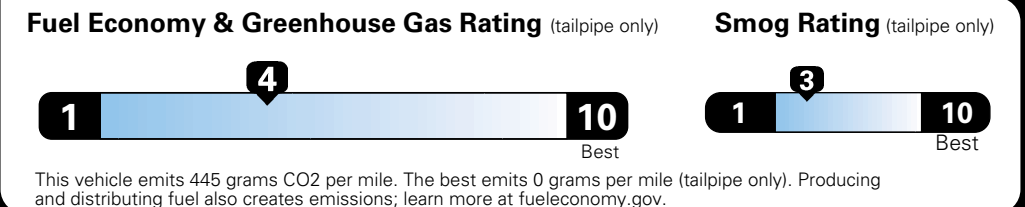

For more information visit: www.dodge.com
 or call 1-800-4ADODGE

FCA US LLC

Fuel Economy and Environment

**Flexible Fuel Vehicle
 Gasoline-Ethanol (E85)**

**You spend
 \$2,500
 in fuel costs
 over 5 years
 compared to the
 average new vehicle.**

**Annual fuel cost
 \$1,900**

Actual results will vary for many reasons, including driving conditions and how you drive and maintain your vehicle. The average new vehicle gets 27 MPG and cost \$7,000 to fuel over 5 years. Cost estimates are based on 15,000 miles per year at \$2.55 per gallon. This is a dual fueled automobile. MPGe is miles per gasoline gallon equivalent. Vehicle emissions are a significant cause of climate change and smog.