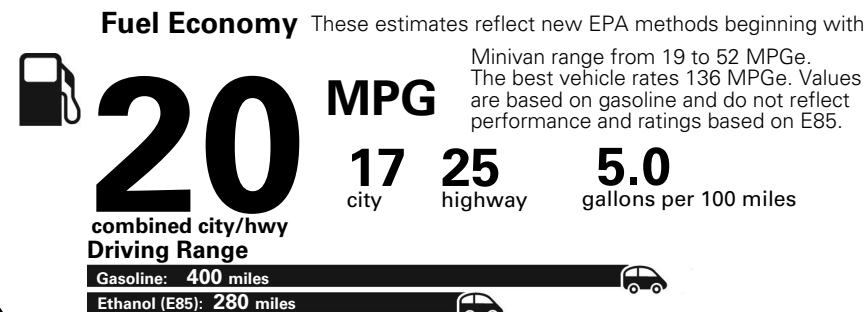

Base Price: \$26,650

DODGE GRAND CARAVAN SE
Exterior Color: Billet Clear-Coat Exterior Paint
Interior Color: Black Light Graystone Interior Colors
Interior: Cloth Low-Back Bucket Seats
Engine: 3.6-Liter V6 24-Valve VVT Engine
Transmission: 6-Speed Automatic 62TE Transmission

For more information visit: www.dodge.com
 or call 1-800-4ADODGE

FCA US LLC

Fuel Economy and Environment

**Flexible Fuel Vehicle
 Gasoline-Ethanol (E85)**

**You spend
 \$2,500
 in fuel costs
 over 5 years
 compared to the
 average new vehicle.**