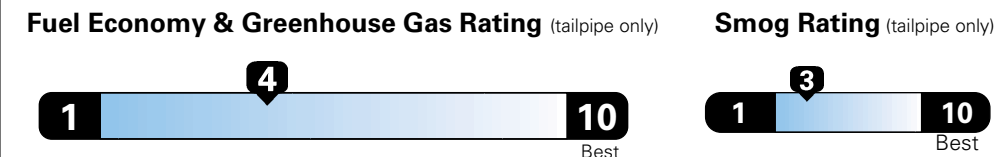

Base Price: \$26,650

DODGE GRAND CARAVAN SE
Exterior Color: Billet Clear-Coat Exterior Paint
Interior Color: Black Light Graystone Interior Colors
Interior: Cloth Low-Back Bucket Seats
Engine: 3.6-Liter V6 24-Valve VVT Engine
Transmission: 6-Speed Automatic 62TE Transmission

For more information visit: www.dodge.com
 or call 1-800-4ADODGE

FCA US LLC

Fuel Economy and Environment

**Flexible Fuel Vehicle
 Gasoline-Ethanol (E85)**

**You spend
 \$2,500
 in fuel costs
 over 5 years
 compared to the
 average new vehicle.**

**Annual fuel cost
 \$1,900**

Actual results will vary for many reasons, including driving conditions and how you drive and maintain your vehicle. The average new vehicle gets 27 MPG and cost \$7,000 to fuel over 5 years. Cost estimates are based on 15,000 miles per year at \$2.55 per gallon. This is a dual fueled automobile. MPGe is miles per gasoline gallon equivalent. Vehicle emissions are a significant cause of climate change and smog.