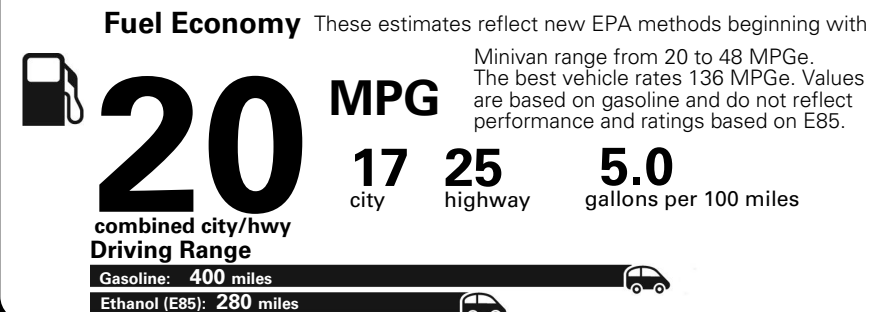

Base Price: \$26,790

DODGE GRAND CARAVAN SE
Exterior Color: Granite Pearl-Coat Exterior Paint
Interior Color: Black Light Graystone Interior Colors
Interior: Cloth Low-Back Bucket Seats
Engine: 3.6-Liter V6 24-Valve VVT Engine
Transmission: 6-Speed Automatic 62TE Transmission

For more information visit: www.dodge.com
 or call 1-800-4ADODGE

FCA US LLC

Fuel Economy and Environment

**Flexible Fuel Vehicle
 Gasoline-Ethanol (E85)**

**You spend
 \$2,500
 in fuel costs
 over 5 years
 compared to the
 average new vehicle.**