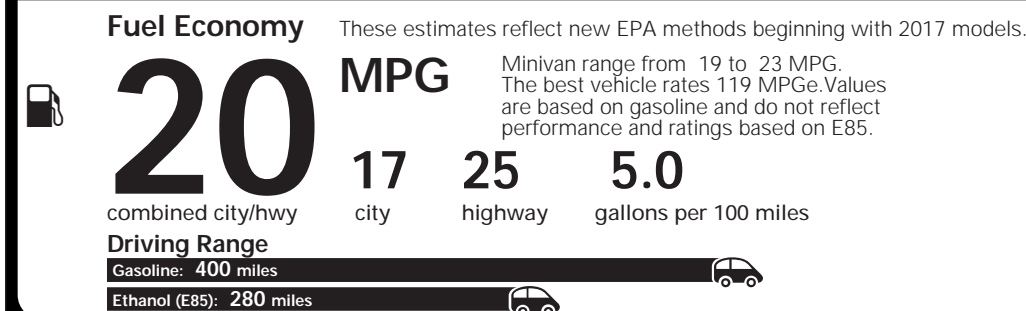

Base Price: \$24,995

DODGE GRAND CARAVAN SE
Exterior Color: Granite Pearl-Coat Exterior Paint
Interior Color: Black / Light Graystone Interior Colors
Interior: Cloth Low-Back Bucket Seats
Engine: 3.6-Liter V6 24-Valve VVT Engine
Transmission: 6-Speed Automatic 62TE Transmission

For more information visit: www.dodge.com
 or call 1-800-4ADODGE

FCA US LLC

EPA DOT Fuel Economy and Environment

E85 Flexible-Fuel Vehicle Gasoline-Ethanol (E85)

You spend \$2,250 more in fuel costs over 5 years compared to the average new vehicle.

Annual fuel COST \$1,850

Actual results will vary for many reasons, including driving conditions and how you drive and maintain your vehicle. The average new vehicle gets 26 MPG and cost \$7,000 to fuel over 5 years. Cost estimates are based on 15,000 miles per year at \$2.45 per gallon. This is a dual fueled automobile. MPGe is miles per gasoline gallon equivalent. Vehicle emissions are a significant cause of climate change and smog.