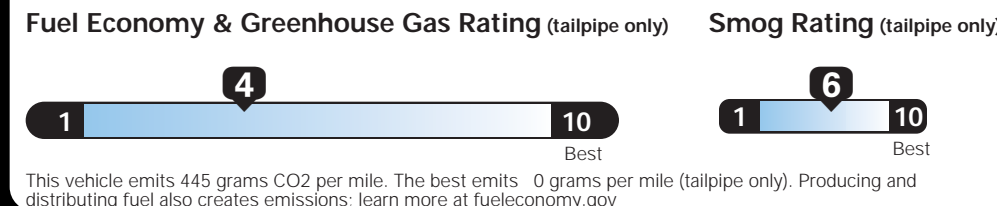

Base Price: \$24,995

DODGE GRAND CARAVAN SE
Exterior Color: Granite Pearl-Coat Exterior Paint
Interior Color: Black / Light Graystone Interior Colors
Interior: Cloth Low-Back Bucket Seats
Engine: 3.6-Liter V6 24-Valve VVT Engine
Transmission: 6-Speed Automatic 62TE Transmission

For more information visit: www.dodge.com
 or call 1-800-4ADODGE

FCA US LLC

EPA DOT Fuel Economy and Environment

E85 Flexible-Fuel Vehicle Gasoline-Ethanol (E85)

You spend \$2,250 more in fuel costs over 5 years compared to the average new vehicle.

Annual fuel COST \$1,850

Actual results will vary for many reasons, including driving conditions and how you drive and maintain your vehicle. The average new vehicle gets 26 MPG and cost \$7,000 to fuel over 5 years. Cost estimates are based on 15,000 miles per year at \$2.45 per gallon. This is a dual fueled automobile. MPGe is miles per gasoline gallon equivalent. Vehicle emissions are a significant cause of climate change and smog.