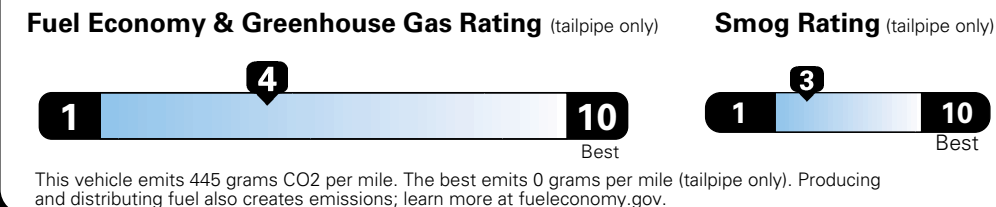

For more information visit: www.dodge.com or call 1-800-4ADODGE

FCA US LLC

Fuel Economy and Environment

Flexible Fuel Vehicle Gasoline-Ethanol (E85)

You spend \$2,250 in fuel costs over 5 years compared to the average new vehicle.

Annual fuel cost \$1,800

Actual results will vary for many reasons, including driving conditions and how you drive and maintain your vehicle. The average new vehicle gets 27 MPG and cost \$6,750 to fuel over 5 years. Cost estimates are based on 15,000 miles per year at \$2.40 per gallon. This is a dual fueled automobile. MPGe is miles per gasoline gallon equivalent. Vehicle emissions are a significant cause of climate change and smog.