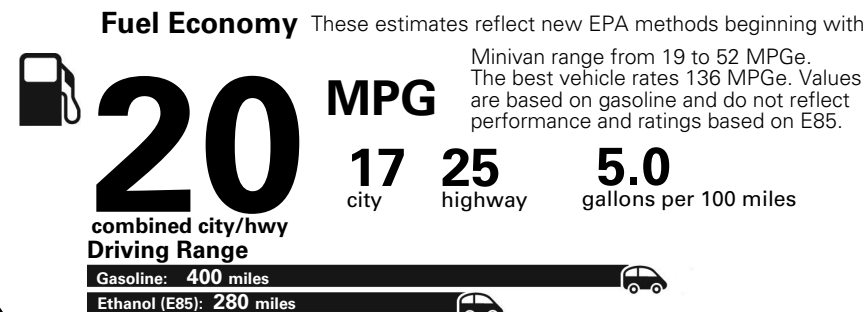

Base Price: \$26,250

DODGE GRAND CARAVAN SE
Exterior Color: Billet Clear-Coat Exterior Paint
Interior Color: Black / Light Graystone Interior Colors
Interior: Cloth Low-Back Bucket Seats
Engine: 3.6-Liter V6 24-Valve VVT Engine
Transmission: 6-Speed Automatic 62TE Transmission
STANDARD EQUIPMENT (UNLESS REPLACED BY OPTIONAL EQUIPMENT)

For more information visit: www.dodge.com or call 1-800-4ADODGE

FCA US LLC

Fuel Economy and Environment

Flexible Fuel Vehicle Gasoline-Ethanol (E85)

You spend \$2,250 in fuel costs over 5 years compared to the average new vehicle.