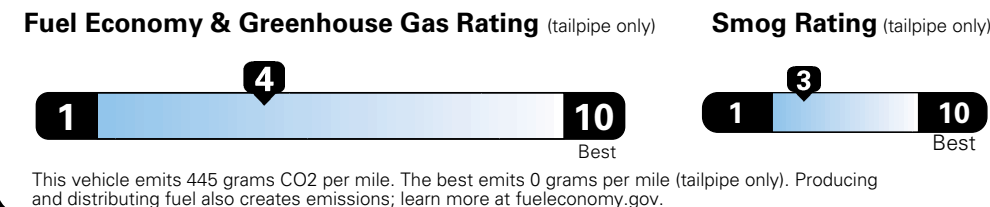

For more information visit: www.dodge.com
 or call 1-800-4ADODGE

FCA US LLC

Fuel Economy and Environment

**Flexible Fuel Vehicle
 Gasoline-Ethanol (E85)**

You spend \$2,500
 in fuel costs over 5 years compared to the average new vehicle.

Annual fuel cost \$1,900

Actual results will vary for many reasons, including driving conditions and how you drive and maintain your vehicle. The average new vehicle gets 27 MPG and cost \$7,000 to fuel over 5 years. Cost estimates are based on 15,000 miles per year at \$2.55 per gallon. This is a dual fueled automobile. MPGe is miles per gasoline gallon equivalent. Vehicle emissions are a significant cause of climate change and smog.