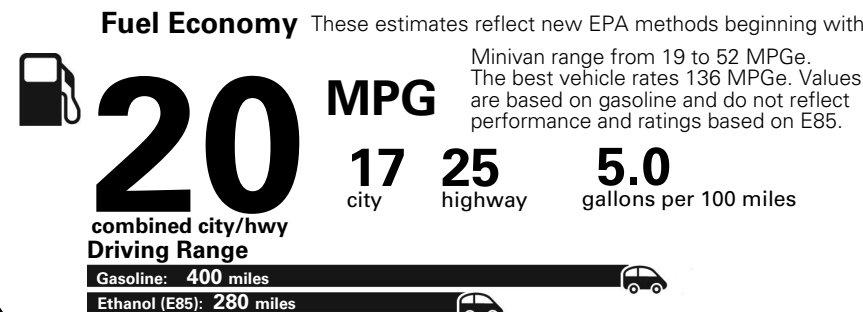

Base Price: \$26,250

DODGE GRAND CARAVAN SE

Exterior Color: Billet Clear Coat
Interior Color: Black/Li Graystone
Interior: Cloth Low-Back Bucket Seats
Engine: 3.6L V6 24V VVT Engine
Transmission: 6-Speed Automatic 62TE Transmission
STANDARD EQUIPMENT (UNLESS REPLACED BY OPTIONAL EQUIPMENT)

For more information visit: www.dodge.com
 or call 1-800-4ADODGE

FCA US LLC

Fuel Economy and Environment

**Flexible Fuel Vehicle
 Gasoline-Ethanol (E85)**

You spend \$2,500
 in fuel costs over 5 years compared to the average new vehicle.