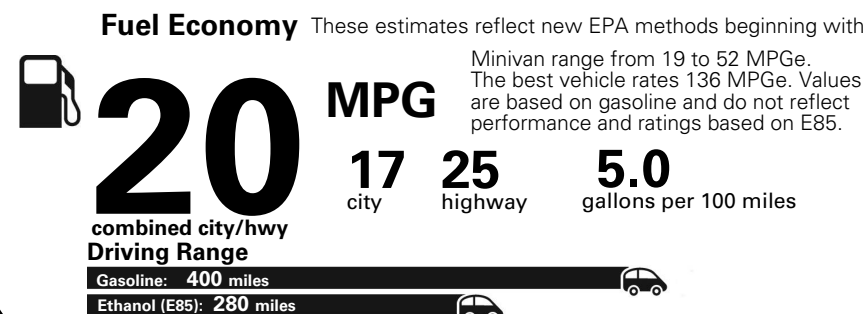

Base Price: \$26,650

DODGE GRAND CARAVAN SE
Exterior Color: Granite Pearl-Coat Exterior Paint
Interior Color: Black Light Graystone Interior Colors
Interior: Cloth Low-Back Bucket Seats
Engine: 3.6-Liter V6 24-Valve VVT Engine
Transmission: 6-Speed Automatic 62TE Transmission

For more information visit: www.dodge.com
 or call 1-800-4ADODGE

FCA US LLC

Fuel Economy and Environment

**Flexible Fuel Vehicle
 Gasoline-Ethanol (E85)**

**You spend
 \$2,500
 in fuel costs
 over 5 years
 compared to the
 average new vehicle.**