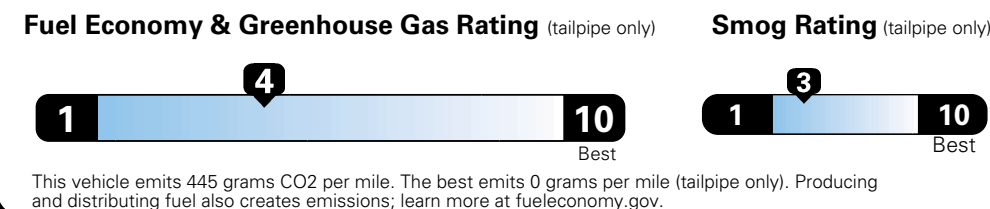

For more information visit: www.dodge.com
 or call 1-800-4ADODGE

FCA US LLC

Fuel Economy and Environment

**Flexible Fuel Vehicle
 Gasoline-Ethanol (E85)**

**You spend
 \$2,500
 in fuel costs
 over 5 years
 compared to the
 average new vehicle.**

**Annual fuel cost
 \$1,900**

Actual results will vary for many reasons, including driving conditions and how you drive and maintain your vehicle. The average new vehicle gets 27 MPG and cost \$7,000 to fuel over 5 years. Cost estimates are based on 15,000 miles per year at \$2.55 per gallon. This is a dual fueled automobile. MPGe is miles per gasoline gallon equivalent. Vehicle emissions are a significant cause of climate change and smog.