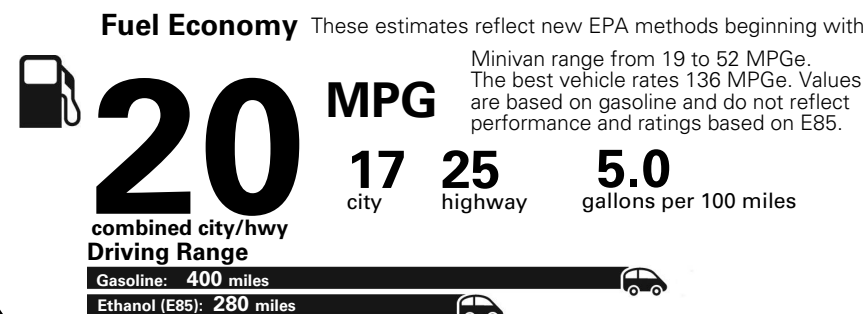

Base Price: \$26,650

DODGE GRAND CARAVAN SE
Exterior Color: White Knuckle Clear-Coat Exterior Paint
Interior Color: Black Light Graystone Interior Colors
Interior: Cloth Low-Back Bucket Seats
Engine: 3.6-Liter V6 24-Valve VVT Engine
Transmission: 6-Speed Automatic 62TE Transmission

For more information visit: www.dodge.com or call 1-800-4ADODGE

FCA US LLC

Fuel Economy and Environment

Flexible Fuel Vehicle Gasoline-Ethanol (E85)

You spend \$2,500 in fuel costs over 5 years compared to the average new vehicle.