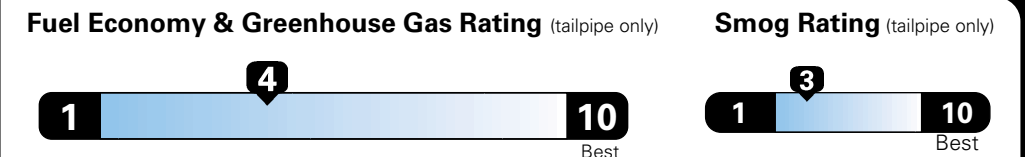

Base Price: \$26,650

DODGE GRAND CARAVAN SE
Exterior Color: Octane Red Pearl-Coat Exterior Paint
Interior Color: Black Light Graystone Interior Colors
Interior: Cloth Low-Back Bucket Seats
Engine: 3.6-Liter V6 24-Valve VVT Engine
Transmission: 6-Speed Automatic 62TE Transmission
STANDARD EQUIPMENT (UNLESS REPLACED BY OPTIONAL EQUIPMENT)
FUNCTIONAL/SAFETY FEATURES

For more information visit: www.dodge.com
 or call 1-800-4ADODGE

FCA US LLC

Fuel Economy and Environment

**Flexible Fuel Vehicle
 Gasoline-Ethanol (E85)**

**You spend
 \$2,500
 in fuel costs
 over 5 years
 compared to the
 average new vehicle.**

**Annual fuel cost
 \$1,900**

Actual results will vary for many reasons, including driving conditions and how you drive and maintain your vehicle. The average new vehicle gets 27 MPG and cost \$7,000 to fuel over 5 years. Cost estimates are based on 15,000 miles per year at \$2.55 per gallon. This is a dual fueled automobile. MPGe is miles per gasoline gallon equivalent. Vehicle emissions are a significant cause of climate change and smog.