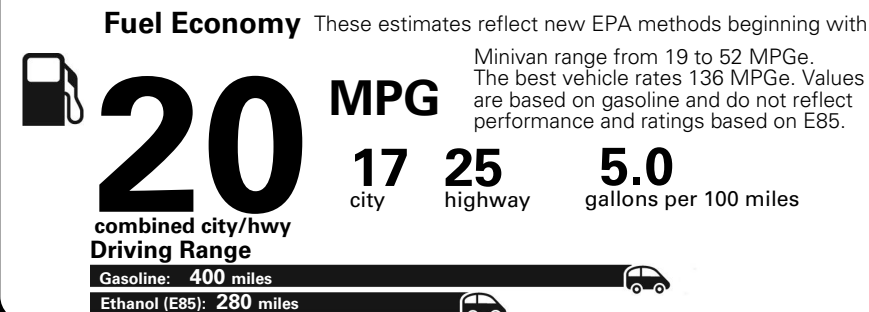

Base Price: \$26,650

DODGE GRAND CARAVAN SE
Exterior Color: Octane Red Pearl-Coat Exterior Paint
Interior Color: Black Light Graystone Interior Colors
Interior: Cloth Low-Back Bucket Seats
Engine: 3.6-Liter V6 24-Valve VVT Engine
Transmission: 6-Speed Automatic 62TE Transmission
STANDARD EQUIPMENT (UNLESS REPLACED BY OPTIONAL EQUIPMENT)
FUNCTIONAL/SAFETY FEATURES

For more information visit: www.dodge.com
 or call 1-800-4ADODGE

FCA US LLC

Fuel Economy and Environment

**Flexible Fuel Vehicle
 Gasoline-Ethanol (E85)**

**You spend
 \$2,500
 in fuel costs
 over 5 years
 compared to the
 average new vehicle.**