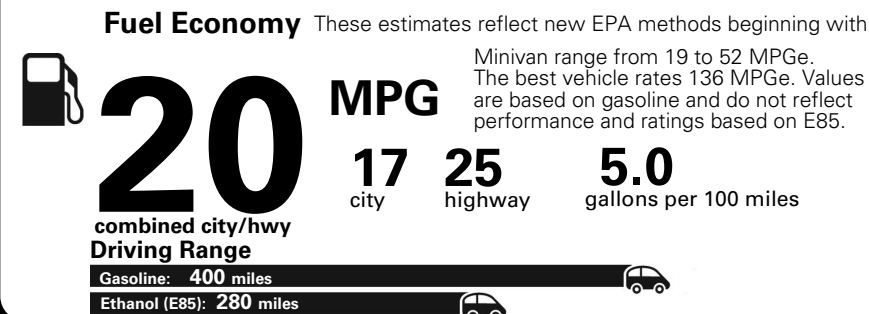

Base Price: **\$26,650**

DODGE GRAND CARAVAN SE

Exterior Color: Billet Clear-Coat Exterior Paint
Interior Color: Black Light Graystone Interior Colors
Interior: Cloth Low-Back Bucket Seats
Engine: 3.6-Liter V6 24-Valve VVT Engine
Transmission: 6-Speed Automatic 62TE Transmission
STANDARD EQUIPMENT (UNLESS REPLACED BY OPTIONAL EQUIPMENT)
FUNCTIONAL/SAFETY FEATURES

For more information visit: www.dodge.com
or call 1-800-4ADODGE

FCA US LLC

Fuel Economy and Environment

E85 Flexible Fuel Vehicle
Gasoline-Ethanol (E85)

You spend **\$2,500** in fuel costs over 5 years compared to the average new vehicle.