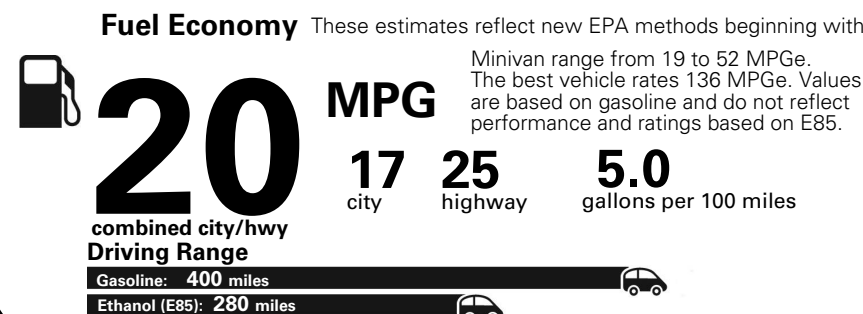

Base Price: \$26,650

DODGE GRAND CARAVAN SE
Exterior Color: Octane Red Pearl-Coat Exterior Paint
Interior Color: Black Light Graystone Interior Colors
Interior: Cloth Low-Back Bucket Seats
Engine: 3.6-Liter V6 24-Valve VVT Engine
Transmission: 6-Speed Automatic 62TE Transmission

For more information visit: www.dodge.com
 or call 1-800-4ADODGE

FCA US LLC

Fuel Economy and Environment

**Flexible Fuel Vehicle
 Gasoline-Ethanol (E85)**

**You spend
 \$2,500
 in fuel costs
 over 5 years
 compared to the
 average new vehicle.**