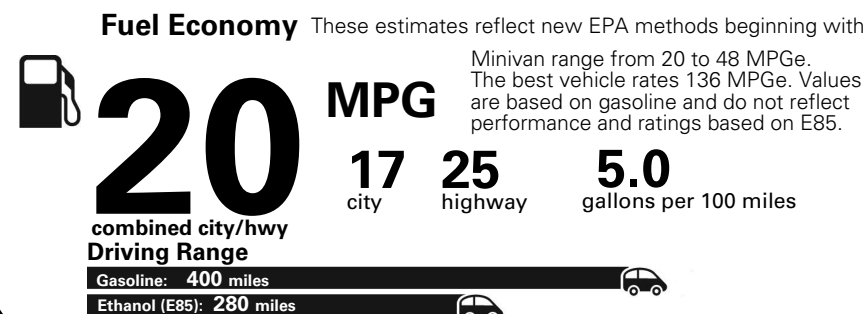

Base Price: \$26,650

DODGE GRAND CARAVAN SE
Exterior Color: Granite Pearl-Coat Exterior Paint
Interior Color: Black Light Graystone Interior Colors
Interior: Cloth Low-Back Bucket Seats
Engine: 3.6-Liter V6 24-Valve VVT Engine
Transmission: 6-Speed Automatic 62TE Transmission

For more information visit: www.dodge.com
 or call 1-800-4ADODGE

FCA US LLC

Fuel Economy and Environment

**Flexible Fuel Vehicle
 Gasoline-Ethanol (E85)**

**You spend
 \$2,500
 in fuel costs
 over 5 years
 compared to the
 average new vehicle.**