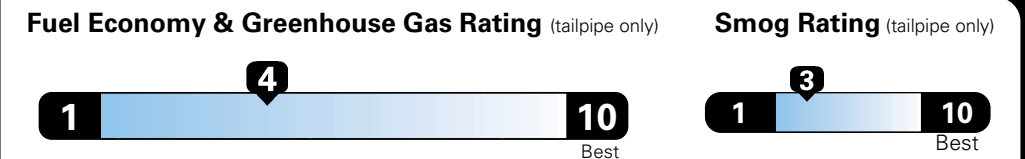

Base Price: \$26,790

DODGE GRAND CARAVAN SE
Exterior Color: Granite Pearl-Coat Exterior Paint
Interior Color: Black Light Graystone Interior Colors
Interior: Cloth Low-Back Bucket Seats
Engine: 3.6-Liter V6 24-Valve VVT Engine
Transmission: 6-Speed Automatic 62TE Transmission
STANDARD EQUIPMENT (UNLESS REPLACED BY OPTIONAL EQUIPMENT)

For more information visit: www.dodge.com
 or call 1-800-4ADODGE

FCA US LLC

Fuel Economy and Environment

**Flexible Fuel Vehicle
 Gasoline-Ethanol (E85)**

**You spend
 \$2,500
 in fuel costs
 over 5 years
 compared to the
 average new vehicle.**

**Annual fuel cost
 \$1,900**

Actual results will vary for many reasons, including driving conditions and how you drive and maintain your vehicle. The average new vehicle gets 27 MPG and cost \$7,000 to fuel over 5 years. Cost estimates are based on 15,000 miles per year at \$2.55 per gallon. This is a dual fueled automobile. MPGe is miles per gasoline gallon equivalent. Vehicle emissions are a significant cause of climate change and smog.