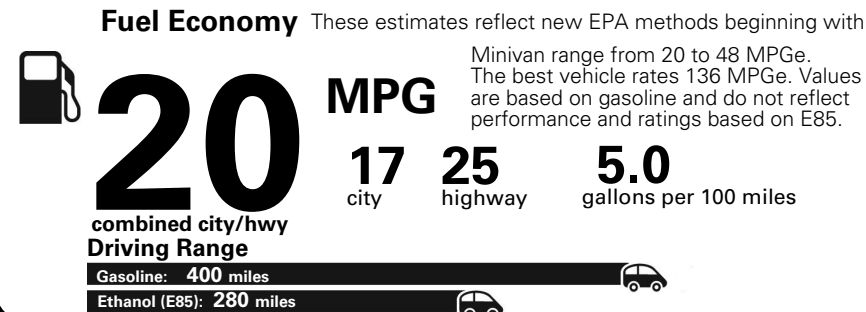

Base Price: \$26,790

DODGE GRAND CARAVAN SE
Exterior Color: Granite Pearl-Coat Exterior Paint
Interior Color: Black Light Graystone Interior Colors
Interior: Cloth Low-Back Bucket Seats
Engine: 3.6-Liter V6 24-Valve VVT Engine
Transmission: 6-Speed Automatic 62TE Transmission
STANDARD EQUIPMENT (UNLESS REPLACED BY OPTIONAL EQUIPMENT)

For more information visit: www.dodge.com
 or call 1-800-4ADODGE

FCA US LLC

Fuel Economy and Environment

**Flexible Fuel Vehicle
 Gasoline-Ethanol (E85)**

**You spend
 \$2,500
 in fuel costs
 over 5 years
 compared to the
 average new vehicle.**