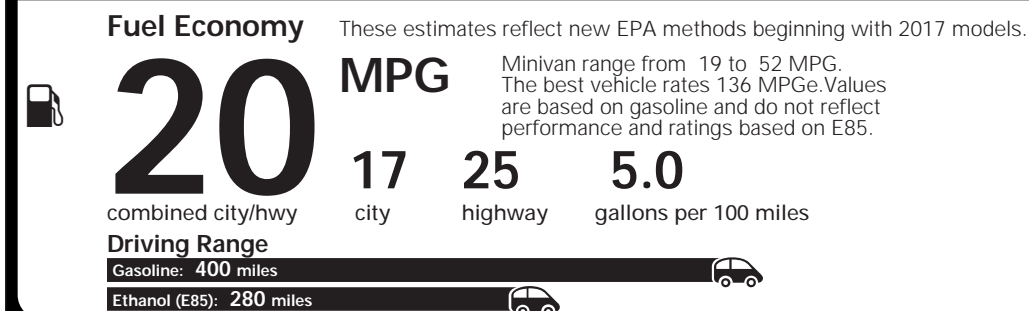

DESTINATION CHARGE $1,095

TOTAL PRICE: * $26,780

WARRANTY COVERAGE

5-year or 60,000-mile Powertrain Limited Warranty.
3-year or 36,000-mile Basic Limited Warranty.
Ask Dealer for a copy of the limited warranties or see your owner's manual for details.

5 YEAR / 60,000 MILE POWERTRAIN WARRANTY

Assembly Point/Port of Entry: WINDSOR, ONTARIO, CANADA

VIN: 2C4-RDGBG6HR-665971 L4-VON: 4582 S.L. 1224

THIS LABEL IS ADDED TO THIS VEHICLE TO COMPLY WITH FEDERAL LAW. THE LABEL CANNOT BE REMOVED OR ALTERED PRIOR TO DELIVERY TO THE ULTIMATE PURCHASER.

* STATE AND/OR LOCAL TAXES IF ANY, LICENSE AND TITLE FEES AND DEALER SUPPLIED AND INSTALLED OPTIONS AND ACCESSORIES ARE NOT INCLUDED IN THIS PRICE. DISCOUNT, IF ANY, IS BASED ON PRICE OF OPTIONS IF PURCHASED SEPARATELY.

For more information visit: www.dodge.com
or call 1-800-4ADODGE

FCA US LLC

EPA DOT Fuel Economy and Environment

E85 Flexible-Fuel Vehicle Gasoline-Ethanol (E85)

You spend $2,250 more in fuel costs over 5 years compared to the average new vehicle.

Annual fuel COST $1,850