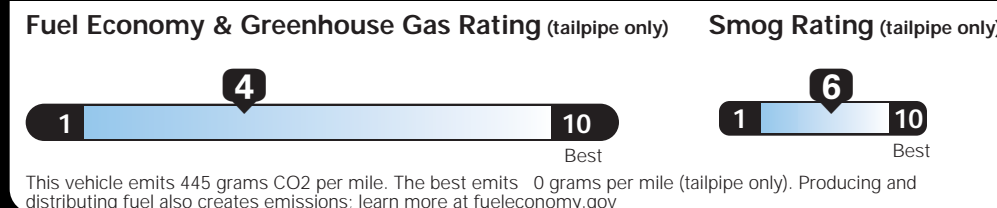

## EPA DOT Fuel Economy and Environment

E85 Flexible-Fuel Vehicle Gasoline-Ethanol (E85)

**You spend \$2,250 more in fuel costs over 5 years** compared to the average new vehicle.

**Annual fuel COST \$1,850**

Actual results will vary for many reasons, including driving conditions and how you drive and maintain your vehicle. The average new vehicle gets 26 MPG and cost \$7,000 to fuel over 5 years. Cost estimates are based on 15,000 miles per year at \$2.45 per gallon. This is a dual fueled automobile. MPGe is miles per gasoline gallon equivalent. Vehicle emissions are a significant cause of climate change and smog.