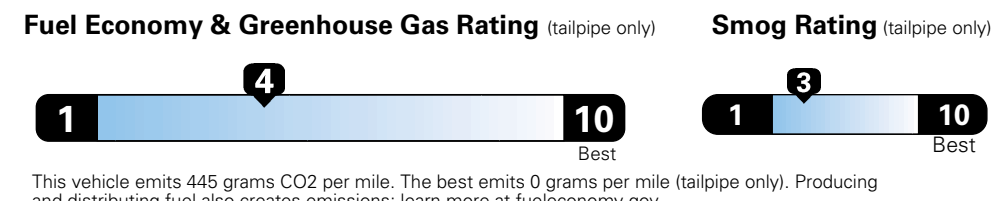

Base Price: \$26,250

DODGE GRAND CARAVAN SE
Exterior Color: White Knuckle Clear Coat
Interior Color: Black/Li Graystone
Interior: Cloth Low-Back Bucket Seats
Engine: 3.6L V6 24V VVT Engine
Transmission: 6-Speed Automatic 62TE Transmission

For more information visit: www.dodge.com or call 1-800-4ADODGE

FCA US LLC

EPA DOT Fuel Economy and Environment Flexible Fuel Vehicle Gasoline-Ethanol (E85)

You spend \$2,500 in fuel costs over 5 years compared to the average new vehicle.

Actual results will vary for many reasons, including driving conditions and how you drive and maintain your vehicle. The average new vehicle gets 27 MPG and cost \$7,000 to fuel over 5 years. Cost estimates are based on 15,000 miles per year at \$2.55 per gallon. This is a dual fueled automobile. MPGe is miles per gasoline gallon equivalent. Vehicle emissions are a significant cause of climate change and smog.