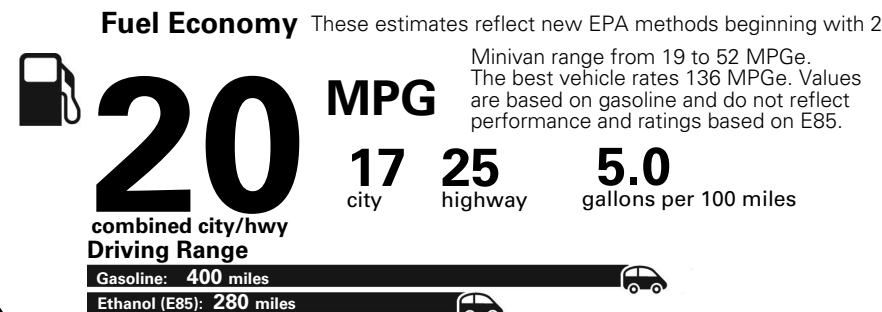

Base Price: \$26,250

DODGE GRAND CARAVAN SE
Exterior Color: White Knuckle Clear Coat
Interior Color: Black/Li Graystone
Interior: Cloth Low-Back Bucket Seats
Engine: 3.6L V6 24V VVT Engine
Transmission: 6-Speed Automatic 62TE Transmission

For more information visit: www.dodge.com or call 1-800-4ADODGE

FCA US LLC

EPA DOT Fuel Economy and Environment Flexible Fuel Vehicle Gasoline-Ethanol (E85)

You spend \$2,500 in fuel costs over 5 years compared to the average new vehicle.