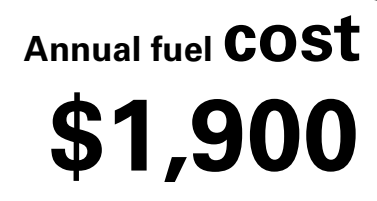

Base Price: \$26,250

DODGE GRAND CARAVAN SE
Exterior Color: White Knuckle Clear Coat
Interior Color: Black/Li Graystone
Interior: Cloth Low-Back Bucket Seats
Engine: 3.6L V6 24V VVT Engine
Transmission: 6-Speed Automatic 62TE Transmission

* STATE AND/OR LOCAL TAXES IF ANY, LICENSE AND TITLE FEES AND DEALER SUPPLIED AND INSTALLED OPTIONS AND ACCESSORIES ARE NOT INCLUDED IN THIS PRICE. DISCOUNT, IF ANY, IS BASED ON PRICE OF OPTIONS IF PURCHASED SEPARATELY.

For more information visit: www.dodge.com or call 1-800-4ADODGE

FCA US LLC

EPA DOT Fuel Economy and Environment Flexible Fuel Vehicle Gasoline-Ethanol (E85)

You spend \$2,500 in fuel costs over 5 years compared to the average new vehicle.

Actual results will vary for many reasons, including driving conditions and how you drive and maintain your vehicle. The average new vehicle gets 27 MPG and cost \$7,000 to fuel over 5 years. Cost estimates are based on 15,000 miles per year at \$2.55 per gallon. This is a dual fueled automobile. MPGe is miles per gasoline gallon equivalent. Vehicle emissions are a significant cause of climate change and smog.