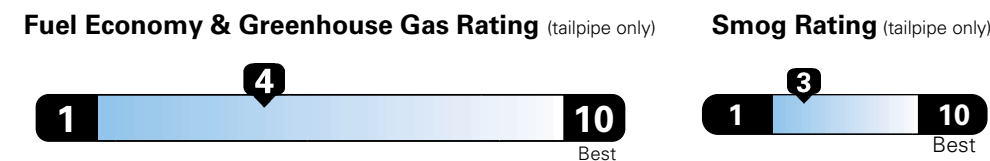

For more information visit: www.dodge.com
 or call 1-800-4ADODGE

FCA US LLC

Fuel Economy and Environment

**Flexible Fuel Vehicle
 Gasoline-Ethanol (E85)**

**You spend
 \$2,500
 in fuel costs
 over 5 years
 compared to the
 average new vehicle.**

**Annual fuel cost
 \$1,900**

Actual results will vary for many reasons, including driving conditions and how you drive and maintain your vehicle. The average new vehicle gets 27 MPG and cost \$7,000 to fuel over 5 years. Cost estimates are based on 15,000 miles per year at \$2.55 per gallon. This is a dual fueled automobile. MPGe is miles per gasoline gallon equivalent. Vehicle emissions are a significant cause of climate change and smog.