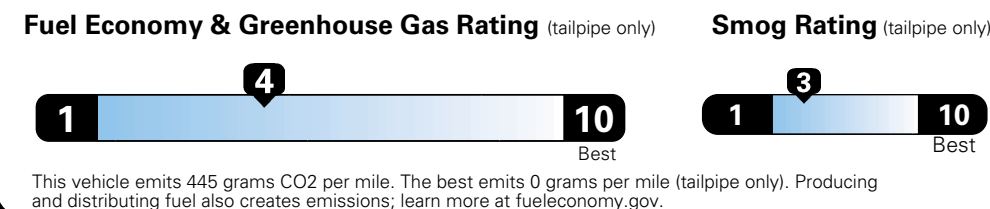

For more information visit: www.dodge.com or call 1-800-4ADODGE

FCA US LLC

Fuel Economy and Environment

Flexible Fuel Vehicle Gasoline-Ethanol (E85)

You spend \$2,500 in fuel costs over 5 years compared to the average new vehicle.

Annual fuel cost \$1,900

Actual results will vary for many reasons, including driving conditions and how you drive and maintain your vehicle. The average new vehicle gets 27 MPG and cost \$7,000 to fuel over 5 years. Cost estimates are based on 15,000 miles per year at \$2.55 per gallon. This is a dual fueled automobile. MPGe is miles per gasoline gallon equivalent. Vehicle emissions are a significant cause of climate change and smog.