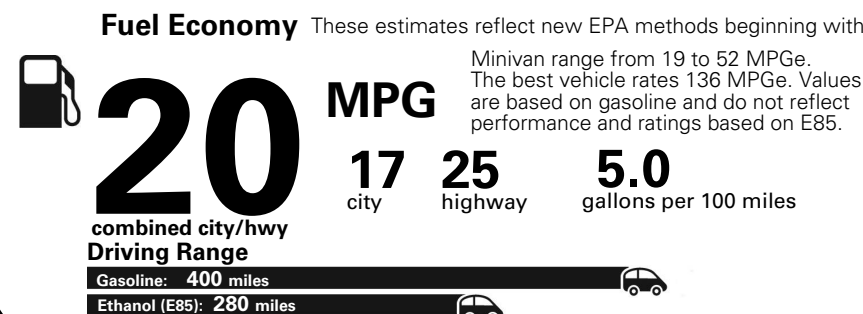

Base Price: \$26,650

DODGE GRAND CARAVAN SE
Exterior Color: Billet Clear-Coat Exterior Paint
Interior Color: Black Light Graystone Interior Colors
Interior: Cloth Low-Back Bucket Seats
Engine: 3.6-Liter V6 24-Valve VVT Engine
Transmission: 6-Speed Automatic 62TE Transmission

For more information visit: www.dodge.com or call 1-800-4ADODGE

FCA US LLC

Fuel Economy and Environment

Flexible Fuel Vehicle Gasoline-Ethanol (E85)

You spend \$2,500 in fuel costs over 5 years compared to the average new vehicle.