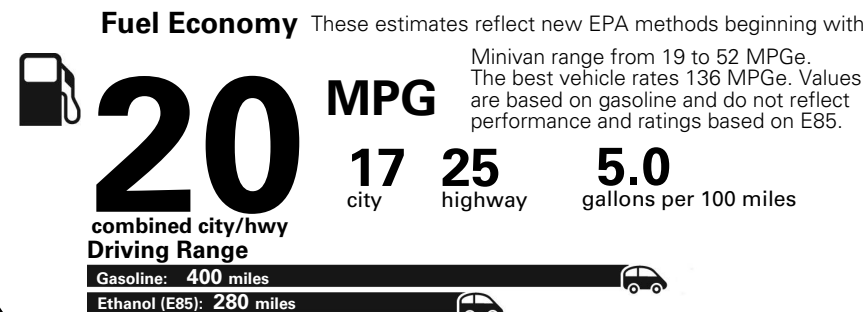

Base Price: \$26,650

DODGE GRAND CARAVAN SE
Exterior Color: Granite Pearl-Coat Exterior Paint
Interior Color: Black Light Graystone Interior Colors
Interior: Cloth Low-Back Bucket Seats
Engine: 3.6-Liter V6 24-Valve VVT Engine
Transmission: 6-Speed Automatic 62TE Transmission
STANDARD EQUIPMENT (UNLESS REPLACED BY OPTIONAL EQUIPMENT)
 FUNCTIONAL/SAFETY FEATURES

For more information visit: www.dodge.com
 or call 1-800-4ADODGE

FCA US LLC

Fuel Economy and Environment

**Flexible Fuel Vehicle
 Gasoline-Ethanol (E85)**

**You spend
 \$2,500
 in fuel costs
 over 5 years
 compared to the
 average new vehicle.**

**Annual fuel Cost
 \$1,900**

Actual results will vary for many reasons, including driving conditions and how you drive and maintain your vehicle. The average new vehicle gets 27 MPG and cost \$7,000 to fuel over 5 years. Cost estimates are based on 15,000 miles per year at \$2.55 per gallon. This is a dual fueled automobile. MPGe is miles per gasoline gallon equivalent. Vehicle emissions are a significant cause of climate change and smog.