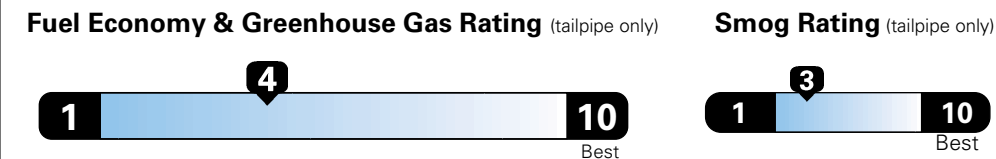

For more information visit: www.dodge.com
 or call 1-800-4ADODGE

FCA US LLC

Fuel Economy and Environment

**Flexible Fuel Vehicle
 Gasoline-Ethanol (E85)**

**You spend
 \$2,500
 in fuel costs
 over 5 years
 compared to the
 average new vehicle.**

**Annual fuel Cost
 \$1,900**

Actual results will vary for many reasons, including driving conditions and how you drive and maintain your vehicle. The average new vehicle gets 27 MPG and cost \$7,000 to fuel over 5 years. Cost estimates are based on 15,000 miles per year at \$2.55 per gallon. This is a dual fueled automobile. MPGe is miles per gasoline gallon equivalent. Vehicle emissions are a significant cause of climate change and smog.