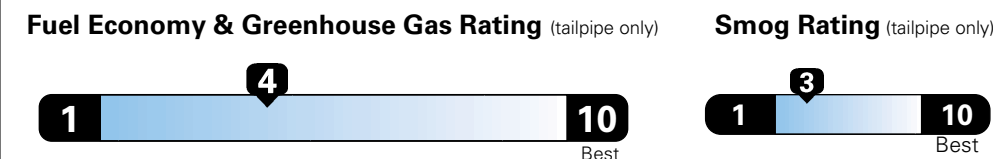

For more information visit: www.dodge.com
 or call 1-800-4ADODGE

FCA US LLC

Fuel Economy and Environment

**Flexible Fuel Vehicle
 Gasoline-Ethanol (E85)**

**You spend
 \$2,500
 in fuel costs
 over 5 years
 compared to the
 average new vehicle.**

**Annual fuel cost
 \$1,900**

Actual results will vary for many reasons, including driving conditions and how you drive and maintain your vehicle. The average new vehicle gets 27 MPG and cost \$7,000 to fuel over 5 years. Cost estimates are based on 15,000 miles per year at \$2.55 per gallon. This is a dual fueled automobile. MPGe is miles per gasoline gallon equivalent. Vehicle emissions are a significant cause of climate change and smog.