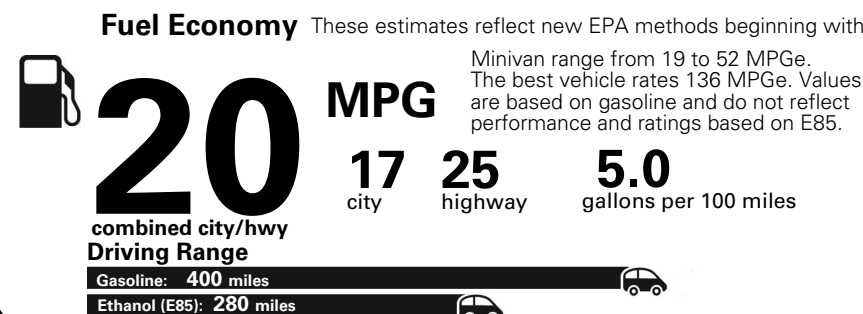

For more information visit: www.dodge.com
 or call 1-800-4ADODGE

FCA US LLC

Fuel Economy and Environment

**Flexible Fuel Vehicle
 Gasoline-Ethanol (E85)**

**You spend
 \$2,500
 in fuel costs
 over 5 years
 compared to the
 average new vehicle.**