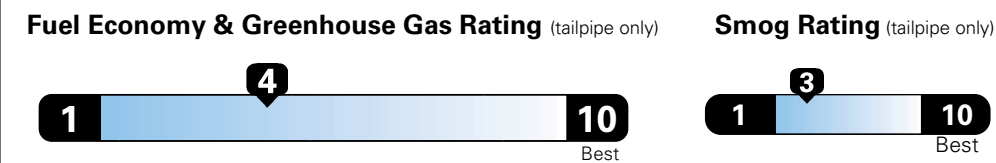

For more information visit: www.dodge.com
 or call 1-800-4ADODGE

FCA US LLC

Fuel Economy and Environment

**Flexible Fuel Vehicle
 Gasoline-Ethanol (E85)**

**You spend
 \$2,500
 in fuel costs
 over 5 years
 compared to the
 average new vehicle.**

**Annual fuel cost
 \$1,900**

Actual results will vary for many reasons, including driving conditions and how you drive and maintain your vehicle. The average new vehicle gets 27 MPG and cost \$7,000 to fuel over 5 years. Cost estimates are based on 15,000 miles per year at \$2.55 per gallon. This is a dual fueled automobile. MPGe is miles per gasoline gallon equivalent. Vehicle emissions are a significant cause of climate change and smog.