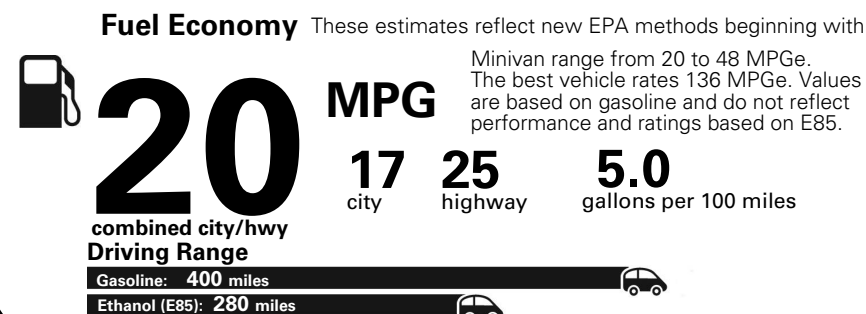

For more information visit: www.dodge.com
 or call 1-800-4ADODGE

FCA US LLC

Fuel Economy and Environment

**Flexible Fuel Vehicle
 Gasoline-Ethanol (E85)**

**You spend
 \$2,500
 in fuel costs
 over 5 years
 compared to the
 average new vehicle.**