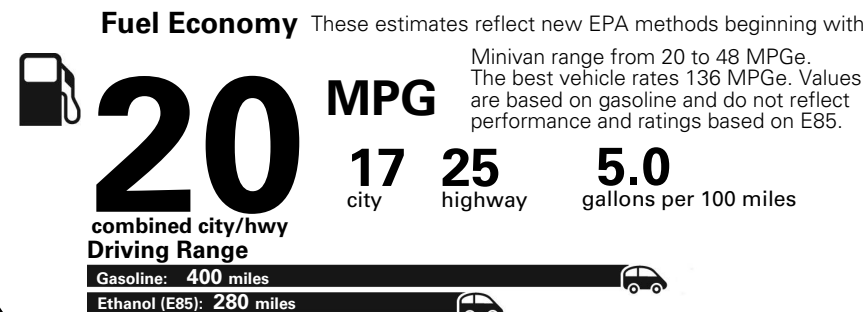

Base Price: \$26,790

DODGE GRAND CARAVAN SE
Exterior Color: Octane Red Pearl-Coat Exterior Paint
Interior Color: Black Light Graystone Interior Colors
Interior: Cloth Low-Back Bucket Seats
Engine: 3.6-Liter V6 24-Valve VVT Engine
Transmission: 6-Speed Automatic 62TE Transmission

For more information visit: www.dodge.com
 or call 1-800-4ADODGE

FCA US LLC

Fuel Economy and Environment

**Flexible Fuel Vehicle
 Gasoline-Ethanol (E85)**

**You spend
 \$2,500
 in fuel costs
 over 5 years
 compared to the
 average new vehicle.**

**Annual fuel cost
 \$1,900**

Actual results will vary for many reasons, including driving conditions and how you drive and maintain your vehicle. The average new vehicle gets 27 MPG and cost \$7,000 to fuel over 5 years. Cost estimates are based on 15,000 miles per year at \$2.55 per gallon. This is a dual fueled automobile. MPGe is miles per gasoline gallon equivalent. Vehicle emissions are a significant cause of climate change and smog.