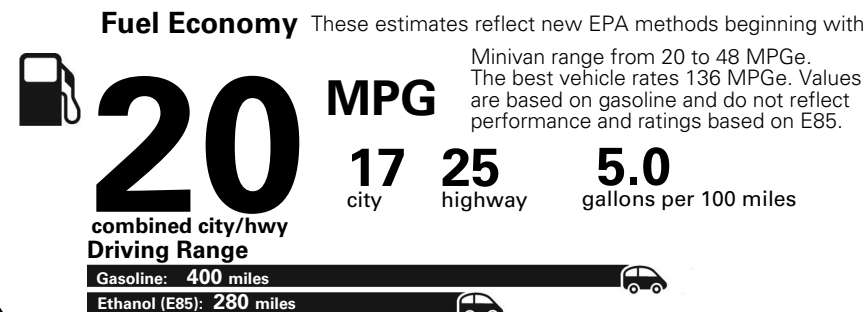

Base Price: \$27,040

DODGE GRAND CARAVAN SE
Exterior Color: Billet Clear-Coat Exterior Paint
Interior Color: Black Light Graystone Interior Colors
Interior: Cloth Low-Back Bucket Seats
Engine: 3.6-Liter V6 24-Valve VVT Engine
Transmission: 6-Speed Automatic 62TE Transmission
STANDARD EQUIPMENT (UNLESS REPLACED BY OPTIONAL EQUIPMENT)

For more information visit: www.dodge.com
 or call 1-800-4ADODGE

FCA US LLC

Fuel Economy and Environment

Flexible Fuel Vehicle
 Gasoline-Ethanol (E85)

You spend \$2,500
 in fuel costs over 5 years compared to the average new vehicle.