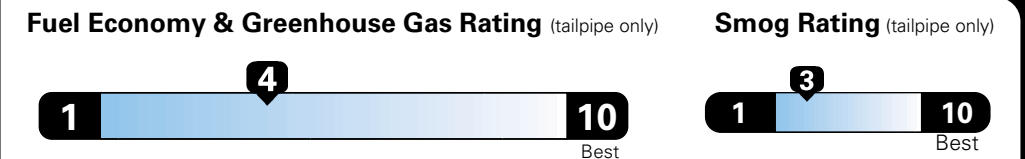

Base Price: \$27,040

DODGE GRAND CARAVAN SE
Exterior Color: Billet Clear-Coat Exterior Paint
Interior Color: Black Light Graystone Interior Colors
Interior: Cloth Low-Back Bucket Seats
Engine: 3.6-Liter V6 24-Valve VVT Engine
Transmission: 6-Speed Automatic 62TE Transmission
STANDARD EQUIPMENT (UNLESS REPLACED BY OPTIONAL EQUIPMENT)

For more information visit: www.dodge.com
 or call 1-800-4ADODGE

FCA US LLC

Fuel Economy and Environment

Flexible Fuel Vehicle
 Gasoline-Ethanol (E85)

You spend \$2,500
 in fuel costs over 5 years compared to the average new vehicle.

Annual fuel cost \$1,900

Actual results will vary for many reasons, including driving conditions and how you drive and maintain your vehicle. The average new vehicle gets 27 MPG and cost \$7,000 to fuel over 5 years. Cost estimates are based on 15,000 miles per year at \$2.55 per gallon. This is a dual fueled automobile. MPGe is miles per gasoline gallon equivalent. Vehicle emissions are a significant cause of climate change and smog.