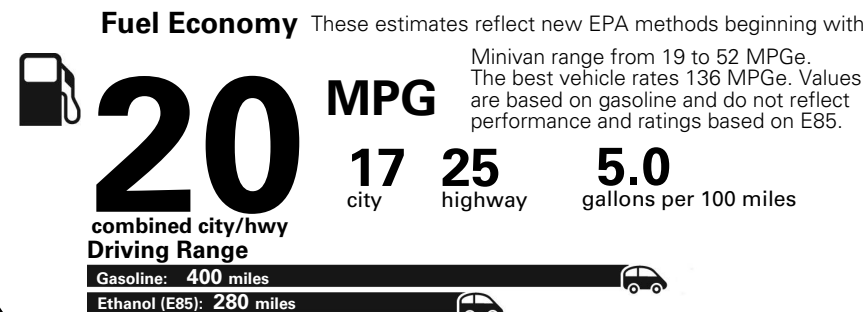

Base Price: \$25,995

DODGE GRAND CARAVAN SE
Exterior Color: Octane Red Pearl-Coat Exterior Paint
Interior Color: Black / Light Graystone Interior Colors
Interior: Cloth Low-Back Bucket Seats
Engine: 3.6-Liter V6 24-Valve VVT Engine
Transmission: 6-Speed Automatic 62TE Transmission

For more information visit: www.dodge.com
 or call 1-800-4ADODGE

FCA US LLC

Fuel Economy and Environment

**Flexible Fuel Vehicle
 Gasoline-Ethanol (E85)**

**You spend
 \$2,250
 in fuel costs
 over 5 years
 compared to the
 average new vehicle.**

**Annual fuel cost
 \$1,800**

Actual results will vary for many reasons, including driving conditions and how you drive and maintain your vehicle. The average new vehicle gets 27 MPG and cost \$6,750 to fuel over 5 years. Cost estimates are based on 15,000 miles per year at \$2.40 per gallon. This is a dual fueled automobile. MPGe is miles per gasoline gallon equivalent. Vehicle emissions are a significant cause of climate change and smog.