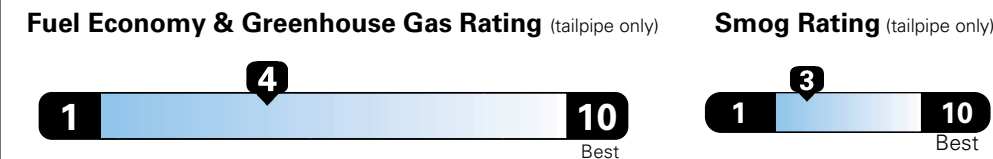

For more information visit: www.dodge.com
 or call 1-800-4ADODGE

FCA US LLC

Fuel Economy and Environment

**Flexible Fuel Vehicle
 Gasoline-Ethanol (E85)**

**You spend
 \$2,250
 in fuel costs
 over 5 years
 compared to the
 average new vehicle.**

**Annual fuel cost
 \$1,800**

Actual results will vary for many reasons, including driving conditions and how you drive and maintain your vehicle. The average new vehicle gets 27 MPG and cost \$6,750 to fuel over 5 years. Cost estimates are based on 15,000 miles per year at \$2.40 per gallon. This is a dual fueled automobile. MPGe is miles per gasoline gallon equivalent. Vehicle emissions are a significant cause of climate change and smog.