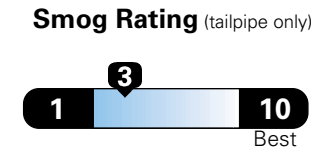

For more information visit: www.dodge.com or call 1-800-4ADODGE

FCA US LLC

Fuel Economy and Environment

Flexible Fuel Vehicle Gasoline-Ethanol (E85)

You spend \$2,250 in fuel costs over 5 years compared to the average new vehicle.