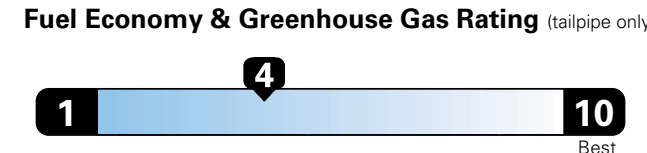

For more information visit: www.dodge.com or call 1-800-4ADODGE

FCA US LLC

Fuel Economy and Environment

Flexible Fuel Vehicle Gasoline-Ethanol (E85)

You spend \$2,250 in fuel costs over 5 years compared to the average new vehicle.

This vehicle emits 445 grams CO2 per mile. The best emits 0 grams per mile (tailpipe only). Producing and distributing fuel also creates emissions; learn more at fuelconomy.gov.

Actual results will vary for many reasons, including driving conditions and how you drive and maintain your vehicle. The average new vehicle gets 27 MPG and cost \$6,750 to fuel over 5 years. Cost estimates are based on 15,000 miles per year at \$2.40 per gallon. This is a dual fueled automobile. MPGe is miles per gasoline gallon equivalent. Vehicle emissions are a significant cause of climate change and smog.