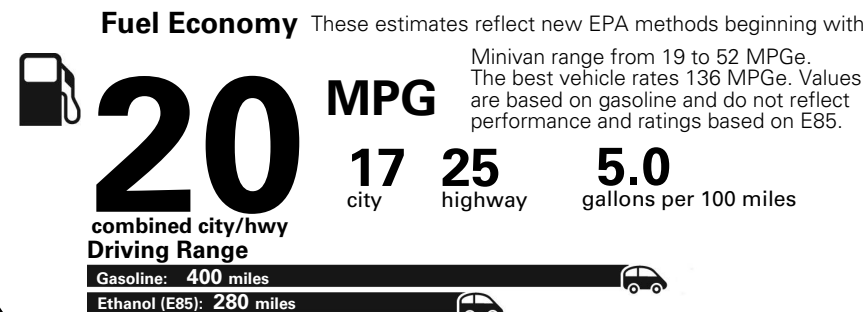

Base Price: \$26,250

DODGE GRAND CARAVAN SE
Exterior Color: Black Onyx Crystal Pearl-Coat Exterior Paint
Interior Color: Black / Light Graystone Interior Colors
Interior: Cloth Low-Back Bucket Seats
Engine: 3.6-Liter V6 24-Valve VVT Engine
Transmission: 6-Speed Automatic 62TE Transmission
STANDARD EQUIPMENT (UNLESS REPLACED BY OPTIONAL EQUIPMENT)

For more information visit: www.dodge.com or call 1-800-4ADODGE

FCA US LLC

Fuel Economy and Environment

Flexible Fuel Vehicle Gasoline-Ethanol (E85)

You spend \$2,250 in fuel costs over 5 years compared to the average new vehicle.

This vehicle emits 445 grams CO2 per mile. The best emits 0 grams per mile (tailpipe only). Producing and distributing fuel also creates emissions; learn more at fuelconomy.gov.

Actual results will vary for many reasons, including driving conditions and how you drive and maintain your vehicle. The average new vehicle gets 27 MPG and cost \$6,750 to fuel over 5 years. Cost estimates are based on 15,000 miles per year at \$2.40 per gallon. This is a dual fueled automobile. MPGe is miles per gasoline gallon equivalent. Vehicle emissions are a significant cause of climate change and smog.