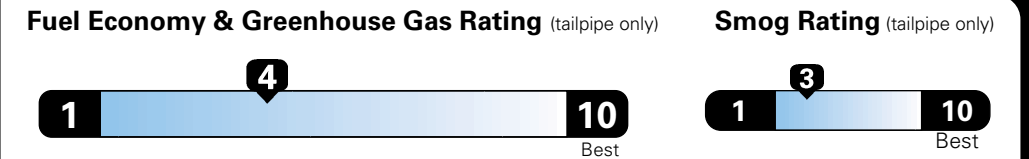

MANUFACTURER'S SUGGESTED RETAIL PRICE OF THIS MODEL INCLUDING DEALER PREPARATION

Base Price: \$26,250

DODGE GRAND CARAVAN SE
Exterior Color: Black Onyx Crystal Pearl Coat
Interior Color: Black
Interior: Premium Cloth Bucket Seats
Engine: 3.6L V6 24V VVT Engine
Transmission: 6-Speed Automatic 62TE Transmission

Fuel Economy and Environment

**Flexible Fuel Vehicle
 Gasoline-Ethanol (E85)**

**You spend
 \$2,500
 in fuel costs
 over 5 years
 compared to the
 average new vehicle.**

**Annual fuel cost
 \$1,900**

Actual results will vary for many reasons, including driving conditions and how you drive and maintain your vehicle. The average new vehicle gets 27 MPG and cost \$7,000 to fuel over 5 years. Cost estimates are based on 15,000 miles per year at \$2.55 per gallon. This is a dual fueled automobile. MPGe is miles per gasoline gallon equivalent. Vehicle emissions are a significant cause of climate change and smog.