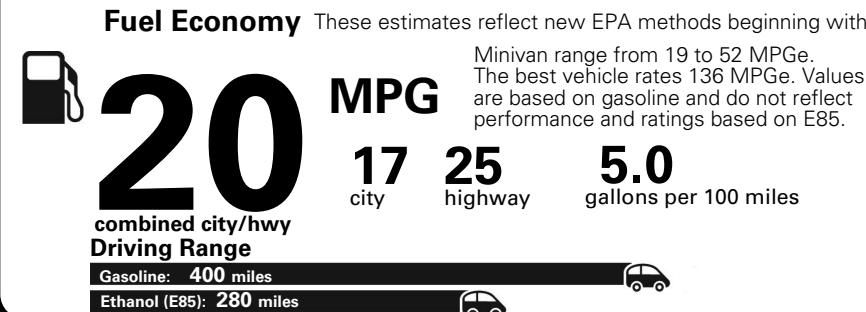

MANUFACTURER'S SUGGESTED RETAIL PRICE OF THIS MODEL INCLUDING DEALER PREPARATION

Base Price: \$26,250

DODGE GRAND CARAVAN SE
Exterior Color: Black Onyx Crystal Pearl Coat
Interior Color: Black
Interior: Premium Cloth Bucket Seats
Engine: 3.6L V6 24V VVT Engine
Transmission: 6-Speed Automatic 62TE Transmission

Fuel Economy and Environment

**Flexible Fuel Vehicle
 Gasoline-Ethanol (E85)**

**You spend
 \$2,500
 in fuel costs
 over 5 years
 compared to the
 average new vehicle.**

**Annual fuel cost
 \$1,900**

Actual results will vary for many reasons, including driving conditions and how you drive and maintain your vehicle. The average new vehicle gets 27 MPG and cost \$7,000 to fuel over 5 years. Cost estimates are based on 15,000 miles per year at \$2.55 per gallon. This is a dual fueled automobile. MPGe is miles per gasoline gallon equivalent. Vehicle emissions are a significant cause of climate change and smog.