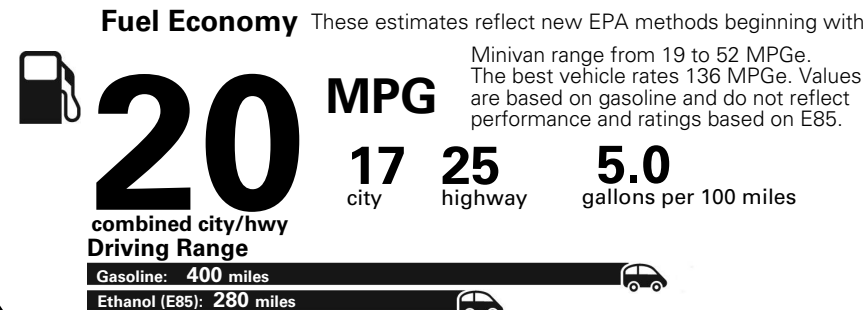

Base Price: \$26,250

DODGE GRAND CARAVAN SE
Exterior Color: White Knuckle Clear Coat
Interior Color: Black/Li Graystone
Interior: Cloth Low-Back Bucket Seats
Engine: 3.6L V6 24V VVT Engine
Transmission: 6-Speed Automatic 62TE Transmission

For more information visit: www.dodge.com
 or call 1-800-4ADODGE

FCA US LLC

Fuel Economy and Environment

**Flexible Fuel Vehicle
 Gasoline-Ethanol (E85)**

**You spend
 \$2,500
 in fuel costs
 over 5 years
 compared to the
 average new vehicle.**

Actual results will vary for many reasons, including driving conditions and how you drive and maintain your vehicle. The average new vehicle gets 27 MPG and cost \$7,000 to fuel over 5 years. Cost estimates are based on 15,000 miles per year at \$2.55 per gallon. This is a dual fueled automobile. MPGe is miles per gasoline gallon equivalent. Vehicle emissions are a significant cause of climate change and smog.