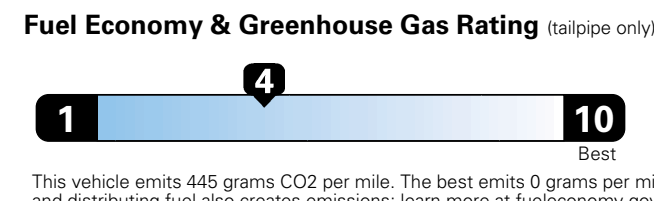

For more information visit: www.dodge.com
 or call 1-800-4ADODGE

FCA US LLC

Fuel Economy and Environment

**Flexible Fuel Vehicle
 Gasoline-Ethanol (E85)**

**You spend
 \$2,500
 in fuel costs
 over 5 years
 compared to the
 average new vehicle.**

Actual results will vary for many reasons, including driving conditions and how you drive and maintain your vehicle. The average new vehicle gets 27 MPG and cost \$7,000 to fuel over 5 years. Cost estimates are based on 15,000 miles per year at \$2.55 per gallon. This is a dual fueled automobile. MPGe is miles per gasoline gallon equivalent. Vehicle emissions are a significant cause of climate change and smog.