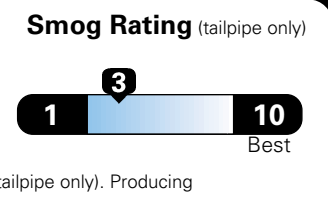

For more information visit: www.dodge.com
 or call 1-800-4ADODGE

FCA US LLC

Fuel Economy and Environment

**Flexible Fuel Vehicle
 Gasoline-Ethanol (E85)**

**You spend
 \$2,500
 in fuel costs
 over 5 years
 compared to the
 average new vehicle.**