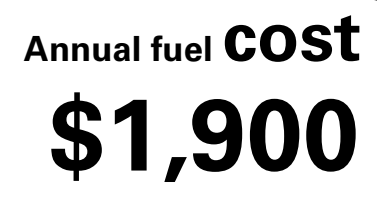

Base Price: \$26,250

DODGE GRAND CARAVAN SE
Exterior Color: White Knuckle Clear Coat
Interior Color: Black/Li Graystone
Interior: Cloth Low-Back Bucket Seats
Engine: 3.6L V6 24V VVT Engine
Transmission: 6-Speed Automatic 62TE Transmission

For more information visit: www.dodge.com
 or call 1-800-4ADODGE

FCA US LLC

Fuel Economy and Environment

**Flexible Fuel Vehicle
 Gasoline-Ethanol (E85)**

**You spend
 \$2,500
 in fuel costs
 over 5 years
 compared to the
 average new vehicle.**

Actual results will vary for many reasons, including driving conditions and how you drive and maintain your vehicle. The average new vehicle gets 27 MPG and cost \$7,000 to fuel over 5 years. Cost estimates are based on 15,000 miles per year at \$2.55 per gallon. This is a dual fueled automobile. MPGe is miles per gasoline gallon equivalent. Vehicle emissions are a significant cause of climate change and smog.