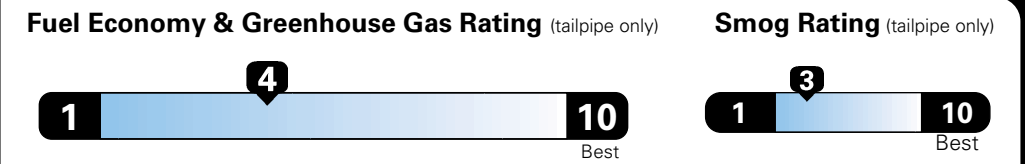

Base Price: \$26,650

DODGE GRAND CARAVAN SE
Exterior Color: Billet Clear-Coat Exterior Paint
Interior Color: Black Light Graystone Interior Colors
Interior: Cloth Low-Back Bucket Seats
Engine: 3.6-Liter V6 24-Valve VVT Engine
Transmission: 6-Speed Automatic 62TE Transmission
STANDARD EQUIPMENT (UNLESS REPLACED BY OPTIONAL EQUIPMENT)
 FUNCTIONAL/SAFETY FEATURES

For more information visit: www.dodge.com
 or call 1-800-4ADODGE

FCA US LLC

Fuel Economy and Environment

**Flexible Fuel Vehicle
 Gasoline-Ethanol (E85)**

**You spend
 \$2,500
 in fuel costs
 over 5 years
 compared to the
 average new vehicle.**

**Annual fuel Cost
 \$1,900**

Actual results will vary for many reasons, including driving conditions and how you drive and maintain your vehicle. The average new vehicle gets 27 MPG and cost \$7,000 to fuel over 5 years. Cost estimates are based on 15,000 miles per year at \$2.55 per gallon. This is a dual fueled automobile. MPGe is miles per gasoline gallon equivalent. Vehicle emissions are a significant cause of climate change and smog.