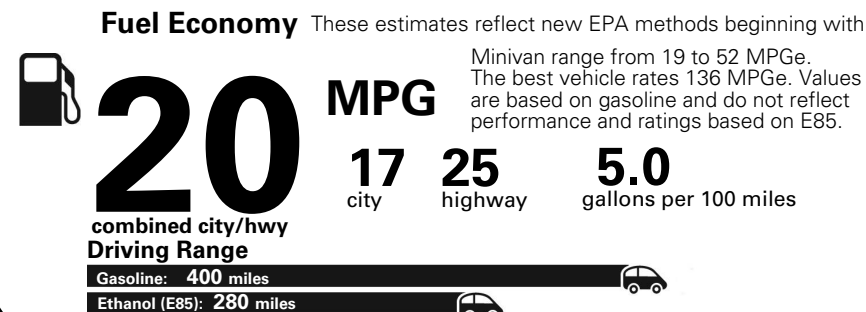

Base Price: \$26,650

DODGE GRAND CARAVAN SE
Exterior Color: Billet Clear-Coat Exterior Paint
Interior Color: Black Light Graystone Interior Colors
Interior: Cloth Low-Back Bucket Seats
Engine: 3.6-Liter V6 24-Valve VVT Engine
Transmission: 6-Speed Automatic 62TE Transmission
STANDARD EQUIPMENT (UNLESS REPLACED BY OPTIONAL EQUIPMENT)
 FUNCTIONAL/SAFETY FEATURES

For more information visit: www.dodge.com
 or call 1-800-4ADODGE

FCA US LLC

Fuel Economy and Environment

**Flexible Fuel Vehicle
 Gasoline-Ethanol (E85)**

**You spend
 \$2,500
 in fuel costs
 over 5 years
 compared to the
 average new vehicle.**