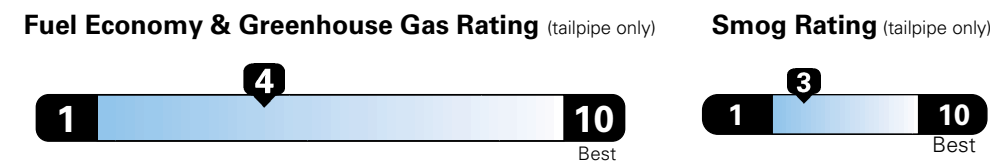

For more information visit: www.dodge.com
 or call 1-800-4ADODGE

FCA US LLC

Fuel Economy and Environment

**Flexible Fuel Vehicle
 Gasoline-Ethanol (E85)**

**You spend
 \$2,500
 in fuel costs
 over 5 years**
 compared to the average new vehicle.

**Annual fuel cost
 \$1,900**

Actual results will vary for many reasons, including driving conditions and how you drive and maintain your vehicle. The average new vehicle gets 27 MPG and cost \$7,000 to fuel over 5 years. Cost estimates are based on 15,000 miles per year at \$2.55 per gallon. This is a dual fueled automobile. MPGe is miles per gasoline gallon equivalent. Vehicle emissions are a significant cause of climate change and smog.