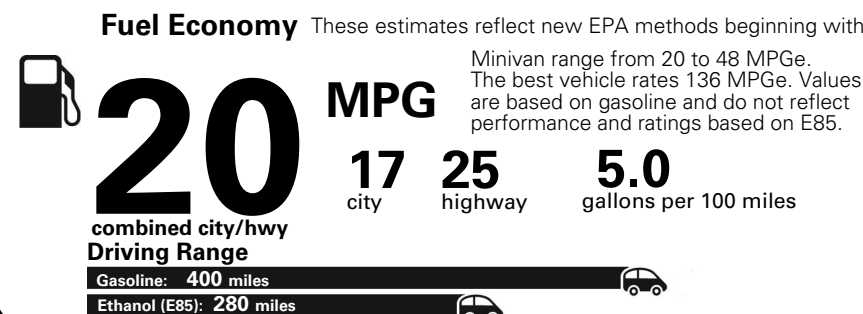

Base Price: \$26,790

DODGE GRAND CARAVAN SE
Exterior Color: Octane Red Pearl-Coat Exterior Paint
Interior Color: Black Light Graystone Interior Colors
Interior: Cloth Low-Back Bucket Seats
Engine: 3.6-Liter V6 24-Valve VVT Engine
Transmission: 6-Speed Automatic 62TE Transmission

For more information visit: www.dodge.com
 or call 1-800-4ADODGE

FCA US LLC

Fuel Economy and Environment

**Flexible Fuel Vehicle
 Gasoline-Ethanol (E85)**

**You spend
 \$2,500
 in fuel costs
 over 5 years**
 compared to the average new vehicle.