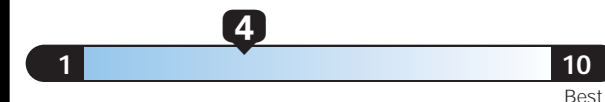

This vehicle emits 445 grams CO2 per mile. The best emits 0 grams per mile (tailpipe only). Producing and distributing fuel also creates emissions; learn more at fuel economy.gov

Actual results will vary for many reasons, including driving conditions and how you drive and maintain your vehicle. The average new vehicle gets 26 MPG and cost $7,000 to fuel over 5 years. Cost estimates are based on 15,000 miles per year at $2.45 per gallon. This is a dual fueled automobile. MPGe is miles per gasoline gallon equivalent. Vehicle emissions are a significant cause of climate change and smog.

fuel economy.gov

Calculate personalized estimates and compare vehicles

Smartphone QR Code™