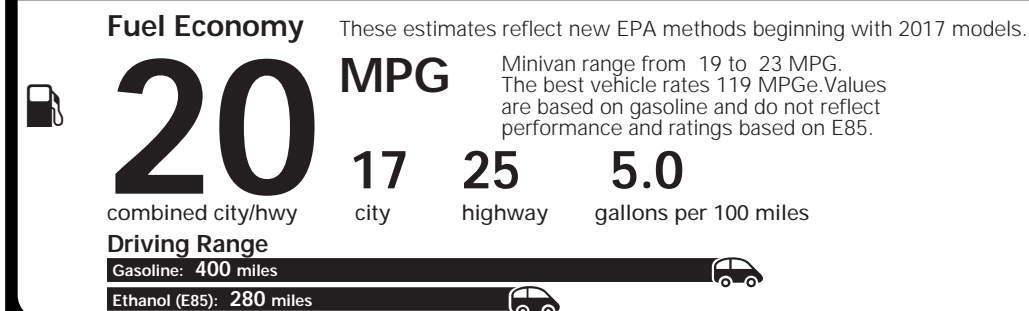

Base Price: \$24,995

DODGE GRAND CARAVAN SE
Exterior Color: White Knuckle Clear-Coat Exterior Paint
Interior Color: Black / Light Graystone Interior Colors
Interior: Cloth Low-Back Bucket Seats
Engine: 3.6-Liter V6 24-Valve VVT Engine
Transmission: 6-Speed Automatic 62TE Transmission

For more information visit: www.dodge.com
 or call 1-800-4ADODGE

FCA US LLC

EPA DOT Fuel Economy and Environment

E85 Flexible-Fuel Vehicle Gasoline-Ethanol (E85)

You spend \$2,250 more in fuel costs over 5 years compared to the average new vehicle.

Annual fuel COST \$1,850

Actual results will vary for many reasons, including driving conditions and how you drive and maintain your vehicle. The average new vehicle gets 26 MPG and cost \$7,000 to fuel over 5 years. Cost estimates are based on 15,000 miles per year at \$2.45 per gallon. This is a dual fueled automobile. MPGe is miles per gasoline gallon equivalent. Vehicle emissions are a significant cause of climate change and smog.