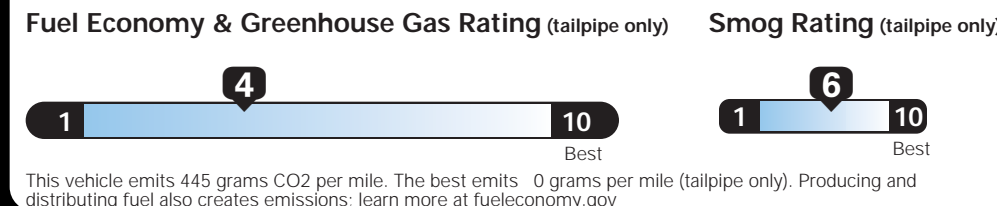

Base Price: \$24,995

DODGE GRAND CARAVAN SE
Exterior Color: White Knuckle Clear-Coat Exterior Paint
Interior Color: Black / Light Graystone Interior Colors
Interior: Cloth Low-Back Bucket Seats
Engine: 3.6-Liter V6 24-Valve VVT Engine
Transmission: 6-Speed Automatic 62TE Transmission

For more information visit: www.dodge.com
 or call 1-800-4ADODGE

FCA US LLC

EPA DOT Fuel Economy and Environment

E85 Flexible-Fuel Vehicle Gasoline-Ethanol (E85)

You spend \$2,250 more in fuel costs over 5 years compared to the average new vehicle.

Annual fuel COST \$1,850

Actual results will vary for many reasons, including driving conditions and how you drive and maintain your vehicle. The average new vehicle gets 26 MPG and cost \$7,000 to fuel over 5 years. Cost estimates are based on 15,000 miles per year at \$2.45 per gallon. This is a dual fueled automobile. MPGe is miles per gasoline gallon equivalent. Vehicle emissions are a significant cause of climate change and smog.