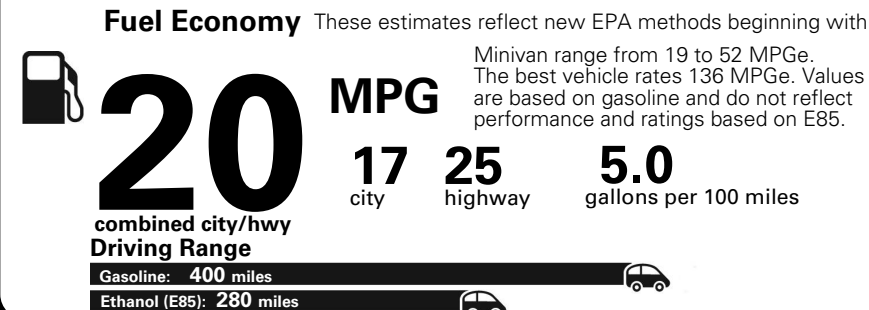

MANUFACTURER'S SUGGESTED RETAIL PRICE OF THIS MODEL INCLUDING DEALER PREPARATION

Base Price: \$26,250

DODGE GRAND CARAVAN SE
Exterior Color: Granite Pearl Coat
Interior Color: Black
Interior: Premium Cloth Bucket Seats
Engine: 3.6L V6 24V VVT Engine
Transmission: 6-Speed Automatic 62TE Transmission
STANDARD EQUIPMENT (UNLESS REPLACED BY OPTIONAL EQUIPMENT)

**5 YEAR / 60,000 MILE
POWERTRAIN WARRANTY**

Fuel Economy and Environment

**Flexible Fuel Vehicle
Gasoline-Ethanol (E85)**

You spend \$2,500
in fuel costs over 5 years compared to the average new vehicle.