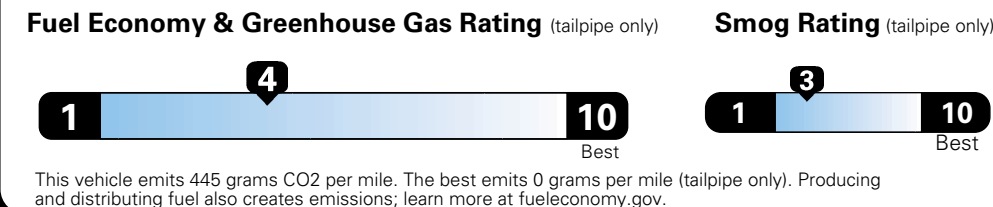

For more information visit: www.dodge.com
 or call 1-800-4ADODGE

FCA US LLC

Fuel Economy and Environment

**Flexible Fuel Vehicle
 Gasoline-Ethanol (E85)**

**You spend
 \$2,500
 in fuel costs
 over 5 years
 compared to the
 average new vehicle.**

**Annual fuel cost
 \$1,900**

Actual results will vary for many reasons, including driving conditions and how you drive and maintain your vehicle. The average new vehicle gets 27 MPG and cost \$7,000 to fuel over 5 years. Cost estimates are based on 15,000 miles per year at \$2.55 per gallon. This is a dual fueled automobile. MPGe is miles per gasoline gallon equivalent. Vehicle emissions are a significant cause of climate change and smog.