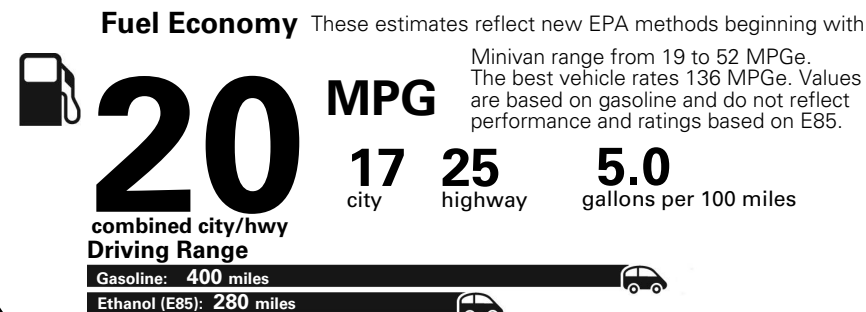

Base Price: \$26,650

DODGE GRAND CARAVAN SE
Exterior Color: White Knuckle Clear-Coat Exterior Paint
Interior Color: Black Light Graystone Interior Colors
Interior: Cloth Low-Back Bucket Seats
Engine: 3.6-Liter V6 24-Valve VVT Engine
Transmission: 6-Speed Automatic 62TE Transmission

For more information visit: www.dodge.com or call 1-800-4ADODGE

FCA US LLC

Fuel Economy and Environment

Flexible Fuel Vehicle Gasoline-Ethanol (E85)

You spend \$2,500 in fuel costs over 5 years compared to the average new vehicle.