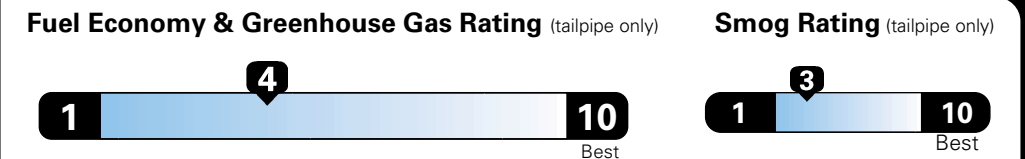

Base Price: \$26,650

DODGE GRAND CARAVAN SE
Exterior Color: White Knuckle Clear-Coat Exterior Paint
Interior Color: Black Light Graystone Interior Colors
Interior: Cloth Low-Back Bucket Seats
Engine: 3.6-Liter V6 24-Valve VVT Engine
Transmission: 6-Speed Automatic 62TE Transmission

For more information visit: www.dodge.com or call 1-800-4ADODGE

FCA US LLC

Fuel Economy and Environment

Flexible Fuel Vehicle Gasoline-Ethanol (E85)

You spend \$2,500 in fuel costs over 5 years compared to the average new vehicle.

Annual fuel cost \$1,900

Actual results will vary for many reasons, including driving conditions and how you drive and maintain your vehicle. The average new vehicle gets 27 MPG and cost \$7,000 to fuel over 5 years. Cost estimates are based on 15,000 miles per year at \$2.55 per gallon. This is a dual fueled automobile. MPGe is miles per gasoline gallon equivalent. Vehicle emissions are a significant cause of climate change and smog.