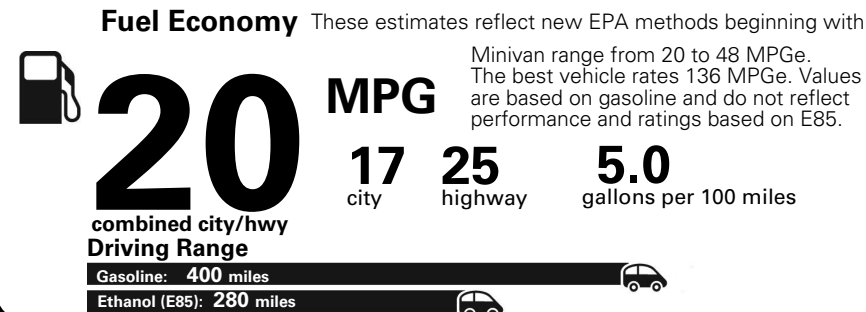

Base Price: \$26,790

DODGE GRAND CARAVAN SE
Exterior Color: Octane Red Pearl-Coat Exterior Paint
Interior Color: Black Light Graystone Interior Colors
Interior: Cloth Low-Back Bucket Seats
Engine: 3.6-Liter V6 24-Valve VVT Engine
Transmission: 6-Speed Automatic 62TE Transmission

For more information visit: www.dodge.com
 or call 1-800-4ADODGE

FCA US LLC

Fuel Economy and Environment

**Flexible Fuel Vehicle
 Gasoline-Ethanol (E85)**

**You spend
 \$2,500
 in fuel costs
 over 5 years
 compared to the
 average new vehicle.**