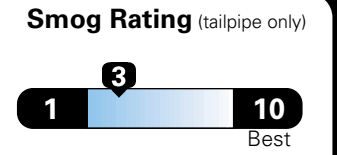

**You spend
$2,500
in fuel costs
over 5 years
compared to the
average new vehicle.**

**Annual fuel cost
$1,900**

This vehicle emits 445 grams CO2 per mile. The best emits 0 grams per mile (tailpipe only). Producing and distributing fuel also creates emissions; learn more at fuelconomy.gov.

Actual results will vary for many reasons, including driving conditions and how you drive and maintain your vehicle. The average new vehicle gets 27 MPG and cost $7,000 to fuel over 5 years. Cost estimates are based on 15,000 miles per year at $2.55 per gallon. This is a dual fueled automobile. MPGe is miles per gasoline gallon equivalent. Vehicle emissions are a significant cause of climate change and smog.

fuelconomy.gov

Calculate personalized estimates and compare vehicles