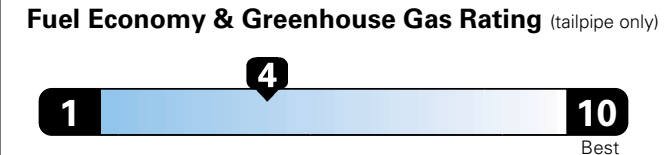

**You spend
$2,500
in fuel costs
over 5 years
compared to the
average new vehicle.**

**Annual fuel cost
$1,900**