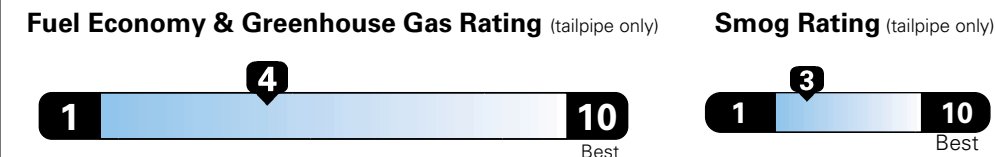

5 YEAR / 60,000 MILE POWERTRAIN WARRANTY

For more information visit: www.dodge.com
 or call 1-800-4ADODGE

FCA US LLC

Fuel Economy and Environment

Flexible Fuel Vehicle Gasoline-Ethanol (E85)

You spend \$2,250 in fuel costs over 5 years compared to the average new vehicle.

Annual fuel cost \$1,800

Actual results will vary for many reasons, including driving conditions and how you drive and maintain your vehicle. The average new vehicle gets 27 MPG and cost \$6,750 to fuel over 5 years. Cost estimates are based on 15,000 miles per year at \$2.40 per gallon. This is a dual fueled automobile. MPGe is miles per gasoline gallon equivalent. Vehicle emissions are a significant cause of climate change and smog.