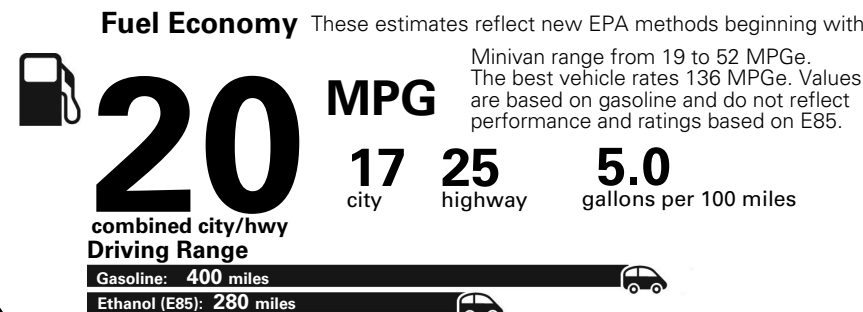

5 YEAR / 60,000 MILE POWERTRAIN WARRANTY

For more information visit: www.dodge.com
 or call 1-800-4ADODGE

FCA US LLC

Fuel Economy and Environment

Flexible Fuel Vehicle Gasoline-Ethanol (E85)

You spend \$2,250 in fuel costs over 5 years compared to the average new vehicle.

Annual fuel cost \$1,800

Actual results will vary for many reasons, including driving conditions and how you drive and maintain your vehicle. The average new vehicle gets 27 MPG and cost \$6,750 to fuel over 5 years. Cost estimates are based on 15,000 miles per year at \$2.40 per gallon. This is a dual fueled automobile. MPGe is miles per gasoline gallon equivalent. Vehicle emissions are a significant cause of climate change and smog.