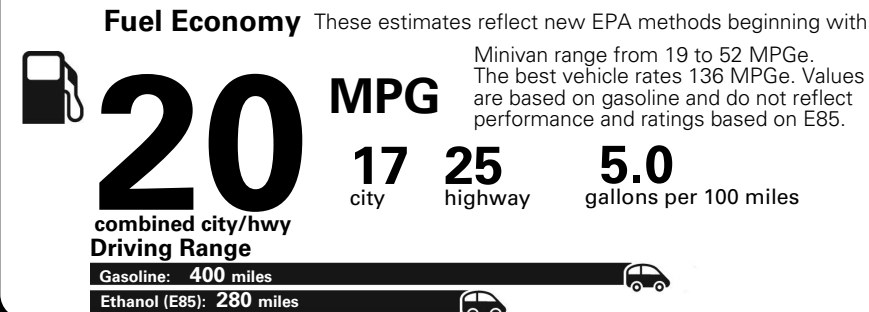

Base Price: \$26,250

DODGE GRAND CARAVAN SE
Exterior Color: Billet Clear Coat
Interior Color: Black/Li Graystone
Interior: Cloth Low-Back Bucket Seats
Engine: 3.6L V6 24V VVT Engine
Transmission: 6-Speed Automatic 62TE Transmission

For more information visit: www.dodge.com
 or call 1-800-4ADODGE

FCA US LLC

Fuel Economy and Environment

**Flexible Fuel Vehicle
 Gasoline-Ethanol (E85)**

**You spend
 \$2,500
 in fuel costs
 over 5 years
 compared to the
 average new vehicle.**