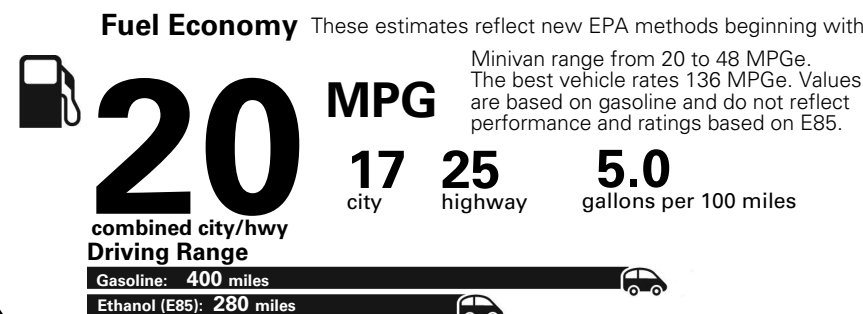

For more information visit: www.dodge.com
 or call 1-800-4ADODGE

FCA US LLC

Fuel Economy and Environment

**Flexible Fuel Vehicle
 Gasoline-Ethanol (E85)**

**You spend
 \$2,500
 in fuel costs
 over 5 years
 compared to the
 average new vehicle.**