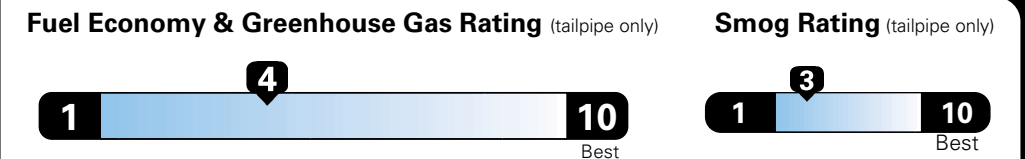

Base Price: \$26,790

DODGE GRAND CARAVAN SE
Exterior Color: White Knuckle Clear-Coat Exterior Paint
Interior Color: Black Light Graystone Interior Colors
Interior: Cloth Low-Back Bucket Seats
Engine: 3.6-Liter V6 24-Valve VVT Engine
Transmission: 6-Speed Automatic 62TE Transmission

For more information visit: www.dodge.com
 or call 1-800-4ADODGE

FCA US LLC

Fuel Economy and Environment

**Flexible Fuel Vehicle
 Gasoline-Ethanol (E85)**

**You spend
 \$2,500
 in fuel costs
 over 5 years
 compared to the
 average new vehicle.**

**Annual fuel cost
 \$1,900**

Actual results will vary for many reasons, including driving conditions and how you drive and maintain your vehicle. The average new vehicle gets 27 MPG and cost \$7,000 to fuel over 5 years. Cost estimates are based on 15,000 miles per year at \$2.55 per gallon. This is a dual fueled automobile. MPGe is miles per gasoline gallon equivalent. Vehicle emissions are a significant cause of climate change and smog.