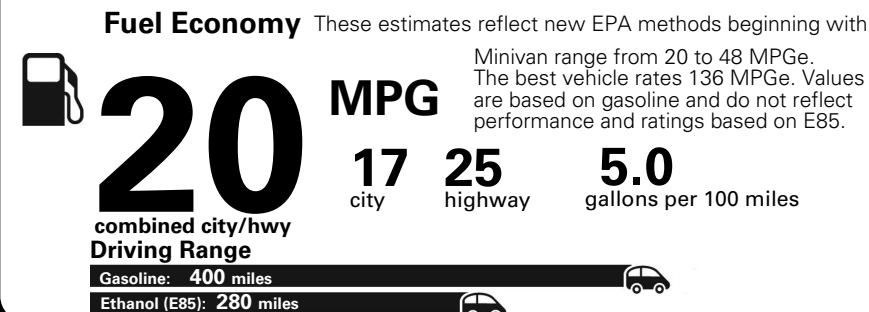

Base Price: \$26,790

DODGE GRAND CARAVAN SE
Exterior Color: White Knuckle Clear-Coat Exterior Paint
Interior Color: Black Light Graystone Interior Colors
Interior: Cloth Low-Back Bucket Seats
Engine: 3.6-Liter V6 24-Valve VVT Engine
Transmission: 6-Speed Automatic 62TE Transmission

For more information visit: www.dodge.com
 or call 1-800-4ADODGE

FCA US LLC

Fuel Economy and Environment

**Flexible Fuel Vehicle
 Gasoline-Ethanol (E85)**

**You spend
 \$2,500
 in fuel costs
 over 5 years
 compared to the
 average new vehicle.**