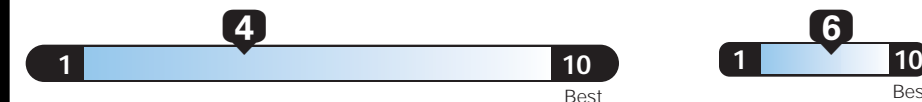

This vehicle emits 445 grams CO2 per mile. The best emits 0 grams per mile (tailpipe only). Producing and distributing fuel also creates emissions; learn more at fuel economy.gov

Actual results will vary for many reasons, including driving conditions and how you drive and maintain your vehicle. The average new vehicle gets 26 MPG and cost $7,000 to fuel over 5 years. Cost estimates are based on 15,000 miles per year at $2.45 per gallon. This is a dual fueled automobile. MPGe is miles per gasoline gallon equivalent. Vehicle emissions are a significant cause of climate change and smog.

fuel economy.gov

Calculate personalized estimates and compare vehicles

GOVERNMENT 5-STAR SAFETY RATINGS

Overall Vehicle Score ★★★★★

Based on the combined ratings of frontal, side, and rollover. Should ONLY be compared to other vehicles of similar size and weight.

Frontal Crash Driver Passenger ★★★★★

Based on the risk of injury in a frontal impact. Should ONLY be compared to other vehicles of similar size and weight.

Side Crash Front seat Rear seat ★★★★★

Based on the risk of injury in a side impact.

Rollover ★★★★★

Based on the risk of rollover in a single-vehicle crash.

Star ratings range from 1 to 5 stars (★★★★★) with 5 being the highest.

Source: National Highway Traffic Safety Administration (NHTSA)

www.safercar.gov or 1-888-327-4236

The safety ratings above are based on Federal Government tests of particular vehicles equipped with certain features and options. The performance of this vehicle may differ.

PARTS CONTENT INFORMATION

FOR VEHICLES IN THIS CARLINE:
U.S./CANADIAN PARTS CONTENT: 70%

MAJOR SOURCES OF FOREIGN PARTS CONTENT:

MEXICO: 18%
NOTE: PARTS CONTENT DOES NOT INCLUDE FINAL ASSEMBLY, DISTRIBUTION, OR OTHER NON-PARTS COSTS.

FOR THIS VEHICLE:
FINAL ASSEMBLY POINT:
WINDSOR, ONTARIO, CANADA

COUNTRY OF ORIGIN:
ENGINE: UNITED STATES
TRANSMISSION: UNITED STATES