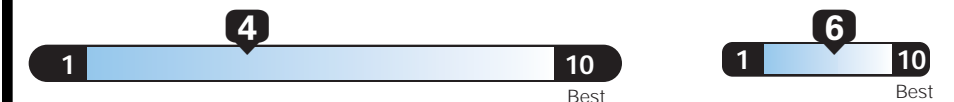

This vehicle emits 445 grams CO2 per mile. The best emits 0 grams per mile (tailpipe only). Producing and distributing fuel also creates emissions; learn more at fuel economy.gov

Actual results will vary for many reasons, including driving conditions and how you drive and maintain your vehicle. The average new vehicle gets 26 MPG and cost $7,000 to fuel over 5 years. Cost estimates are based on 15,000 miles per year at $2.45 per gallon. This is a dual fueled automobile. MPGe is miles per gasoline gallon equivalent. Vehicle emissions are a significant cause of climate change and smog.

fuel economy.gov

Calculate personalized estimates and compare vehicles