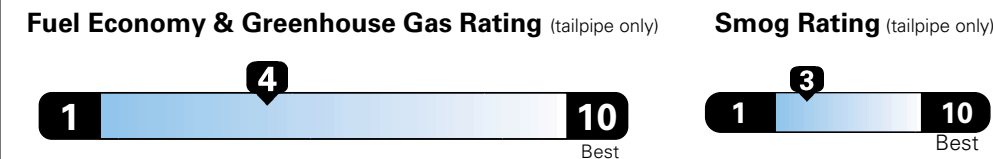

5 YEAR / 60,000 MILE POWERTRAIN WARRANTY

For more information visit: www.dodge.com
 or call 1-800-4ADODGE

FCA US LLC

Fuel Economy and Environment

Flexible Fuel Vehicle Gasoline-Ethanol (E85)

You spend \$2,250 in fuel costs over 5 years compared to the average new vehicle.

Annual fuel cost \$1,800

Actual results will vary for many reasons, including driving conditions and how you drive and maintain your vehicle. The average new vehicle gets 27 MPG and cost \$6,750 to fuel over 5 years. Cost estimates are based on 15,000 miles per year at \$2.40 per gallon. This is a dual fueled automobile. MPGe is miles per gasoline gallon equivalent. Vehicle emissions are a significant cause of climate change and smog.