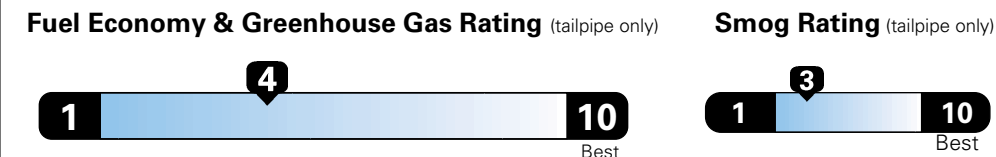

For more information visit: www.dodge.com
 or call 1-800-4ADODGE

FCA US LLC

Fuel Economy and Environment

E85 Flexible Fuel Vehicle Gasoline-Ethanol (E85)

You spend **\$2,500** in fuel costs over 5 years compared to the average new vehicle.

Annual fuel cost **\$1,900**

Actual results will vary for many reasons, including driving conditions and how you drive and maintain your vehicle. The average new vehicle gets 27 MPG and cost \$7,000 to fuel over 5 years. Cost estimates are based on 15,000 miles per year at \$2.55 per gallon. This is a dual fueled automobile. MPGe is miles per gasoline gallon equivalent. Vehicle emissions are a significant cause of climate change and smog.