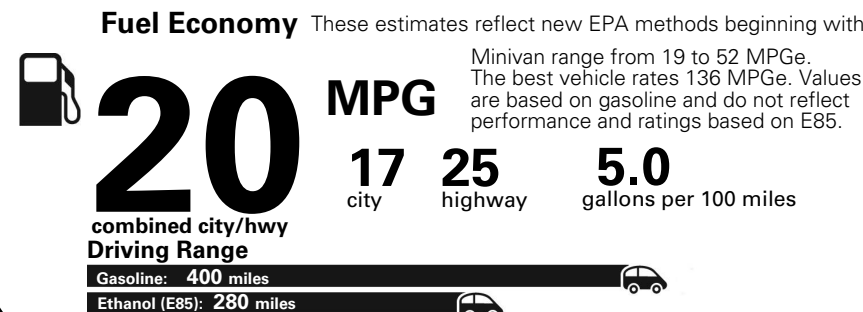

For more information visit: www.dodge.com
 or call 1-800-4ADODGE

FCA US LLC

Fuel Economy and Environment

E85 Flexible Fuel Vehicle Gasoline-Ethanol (E85)

You spend **\$2,500** in fuel costs over 5 years compared to the average new vehicle.