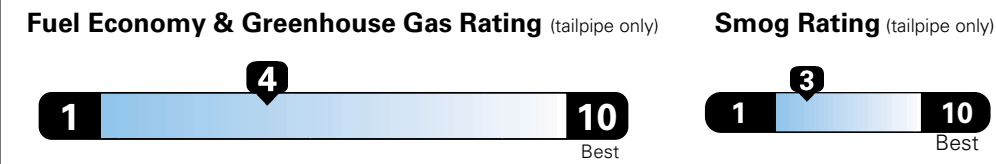

For more information visit: www.dodge.com
 or call 1-800-4ADODGE

FCA US LLC

Fuel Economy and Environment

**Flexible Fuel Vehicle
 Gasoline-Ethanol (E85)**

**You spend
 \$2,500
 in fuel costs
 over 5 years
 compared to the
 average new vehicle.**

**Annual fuel Cost
 \$1,900**

Actual results will vary for many reasons, including driving conditions and how you drive and maintain your vehicle. The average new vehicle gets 27 MPG and cost \$7,000 to fuel over 5 years. Cost estimates are based on 15,000 miles per year at \$2.55 per gallon. This is a dual fueled automobile. MPGe is miles per gasoline gallon equivalent. Vehicle emissions are a significant cause of climate change and smog.