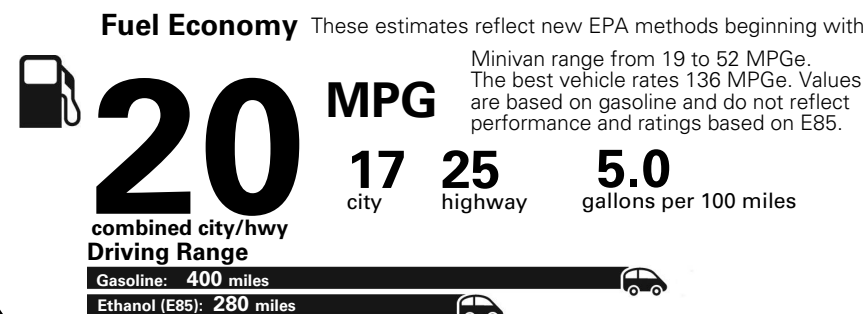

Base Price: \$26,650

DODGE GRAND CARAVAN SE
Exterior Color: Granite Pearl-Coat Exterior Paint
Interior Color: Black Light Graystone Interior Colors
Interior: Cloth Low-Back Bucket Seats
Engine: 3.6-Liter V6 24-Valve VVT Engine
Transmission: 6-Speed Automatic 62TE Transmission
STANDARD EQUIPMENT (UNLESS REPLACED BY OPTIONAL EQUIPMENT)
FUNCTIONAL/SAFETY FEATURES

For more information visit: www.dodge.com
 or call 1-800-4ADODGE

FCA US LLC

Fuel Economy and Environment

**Flexible Fuel Vehicle
 Gasoline-Ethanol (E85)**

**You spend
 \$2,500
 in fuel costs
 over 5 years
 compared to the
 average new vehicle.**