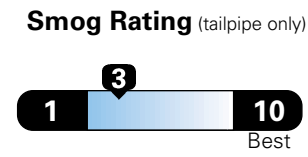

You spend $2,500 in fuel costs over 5 years compared to the average new vehicle.

Annual fuel cost $1,900

This vehicle emits 445 grams CO2 per mile. The best emits 0 grams per mile (tailpipe only). Producing and distributing fuel also creates emissions; learn more at fuelconomy.gov.

Actual results will vary for many reasons, including driving conditions and how you drive and maintain your vehicle. The average new vehicle gets 27 MPG and cost $7,000 to fuel over 5 years. Cost estimates are based on 15,000 miles per year at $2.55 per gallon. This is a dual fueled automobile. MPGe is miles per gasoline gallon equivalent. Vehicle emissions are a significant cause of climate change and smog.

fuelconomy.gov

Calculate personalized estimates and compare vehicles