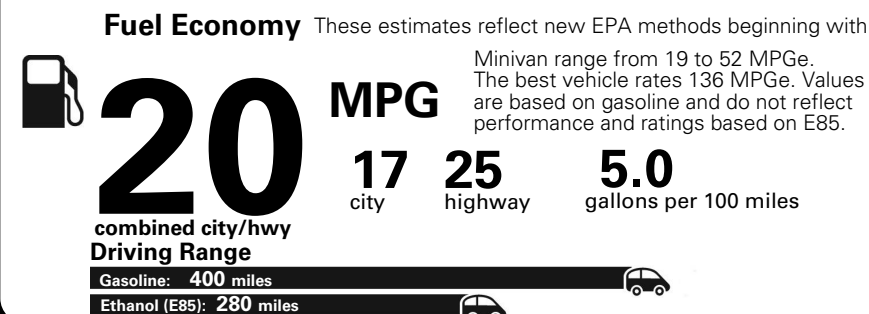

For more information visit: www.dodge.com or call 1-800-4ADODGE

FCA US LLC

Fuel Economy and Environment

Flexible Fuel Vehicle Gasoline-Ethanol (E85)

You spend \$2,500 in fuel costs over 5 years compared to the average new vehicle.