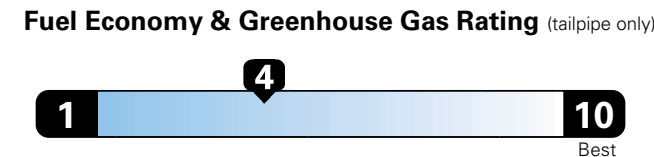

You spend $2,500 in fuel costs over 5 years compared to the average new vehicle.

Annual fuel cost $1,900

This vehicle emits 445 grams CO2 per mile. The best emits 0 grams per mile (tailpipe only). Producing and distributing fuel also creates emissions; learn more at fuelconomy.gov.

Actual results will vary for many reasons, including driving conditions and how you drive and maintain your vehicle. The average new vehicle gets 27 MPG and cost $7,000 to fuel over 5 years. Cost estimates are based on 15,000 miles per year at $2.55 per gallon. This is a dual fueled automobile. MPGe is miles per gasoline gallon equivalent. Vehicle emissions are a significant cause of climate change and smog.

fuelconomy.gov

Calculate personalized estimates and compare vehicles

GOVERNMENT 5-STAR SAFETY RATINGS

Overall Vehicle Score	Not Rated	
Based on the combined ratings of frontal, side, and rollover. Should ONLY be compared to other vehicles of similar size and weight.		
Frontal Crash	Driver Passenger	★★★★★
Based on the risk of injury in a frontal impact. Should ONLY be compared to other vehicles of similar size and weight.		
Side Crash	Front seat Rear seat	Not Rated Not Rated
Based on the risk of injury in a side impact.		
Rollover		★★★★★
Based on the risk of rollover in a single-vehicle crash.		

Star ratings range from 1 to 5 stars (★★★★★) with 5 being the highest. Source: National Highway Traffic Safety Administration (NHTSA) www.safercar.gov or 1-888-327-4236

The safety ratings above are based on Federal Government tests of particular vehicles equipped with certain features and options. The performance of this vehicle may differ.

PARTS CONTENT INFORMATION

FOR VEHICLES IN THIS CARLINE:
U.S./CANADIAN PARTS CONTENT: 76%
MAJOR SOURCES OF FOREIGN PARTS CONTENT:
MEXICO : 15%
NOTE: PARTS CONTENT DOES NOT INCLUDE FINAL ASSEMBLY, DISTRIBUTION, OR OTHER NON-PARTS COSTS.
FOR THIS VEHICLE:
FINAL ASSEMBLY POINT:
WINDSOR, ONTARIO, CANADA
COUNTRY OF ORIGIN:
ENGINE: UNITED STATES
TRANSMISSION: UNITED STATES