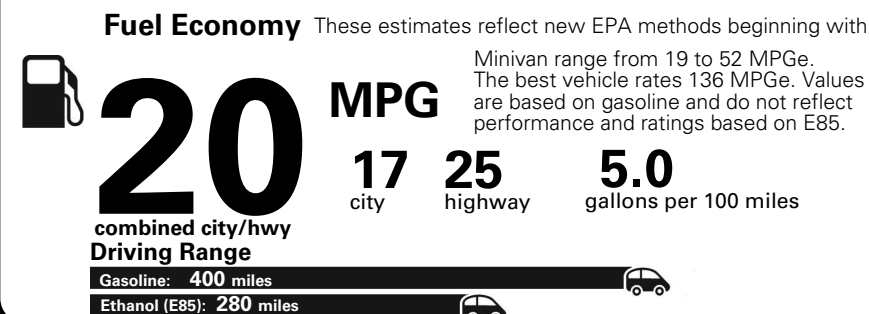

Base Price: \$26,650

DODGE GRAND CARAVAN SE
Exterior Color: White Knuckle Clear-Coat Exterior Paint
Interior Color: Black Light Graystone Interior Colors
Interior: Cloth Low-Back Bucket Seats
Engine: 3.6-Liter V6 24-Valve VVT Engine
Transmission: 6-Speed Automatic 62TE Transmission

For more information visit: www.dodge.com or call 1-800-4ADODGE

FCA US LLC

Fuel Economy and Environment

Flexible Fuel Vehicle Gasoline-Ethanol (E85)

You spend \$2,500 in fuel costs over 5 years compared to the average new vehicle.