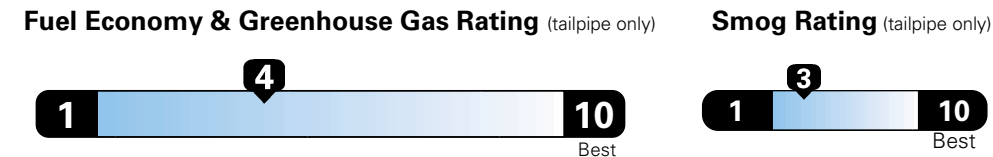

For more information visit: www.dodge.com or call 1-800-4ADODGE

FCA US LLC

Fuel Economy and Environment

Flexible Fuel Vehicle Gasoline-Ethanol (E85)

You spend \$2,500 in fuel costs over 5 years compared to the average new vehicle.

Annual fuel cost \$1,900

Actual results will vary for many reasons, including driving conditions and how you drive and maintain your vehicle. The average new vehicle gets 27 MPG and cost \$7,000 to fuel over 5 years. Cost estimates are based on 15,000 miles per year at \$2.55 per gallon. This is a dual fueled automobile. MPGe is miles per gasoline gallon equivalent. Vehicle emissions are a significant cause of climate change and smog.