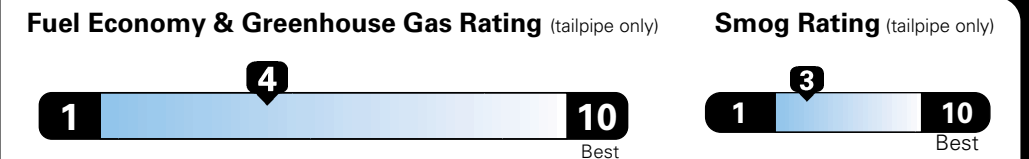

For more information visit: www.dodge.com or call 1-800-4ADODGE

FCA US LLC

Fuel Economy and Environment

Flexible Fuel Vehicle Gasoline-Ethanol (E85)

You spend \$2,500 in fuel costs over 5 years compared to the average new vehicle.

Annual fuel cost \$1,900

Actual results will vary for many reasons, including driving conditions and how you drive and maintain your vehicle. The average new vehicle gets 27 MPG and cost \$7,000 to fuel over 5 years. Cost estimates are based on 15,000 miles per year at \$2.55 per gallon. This is a dual fueled automobile. MPGe is miles per gasoline gallon equivalent. Vehicle emissions are a significant cause of climate change and smog.