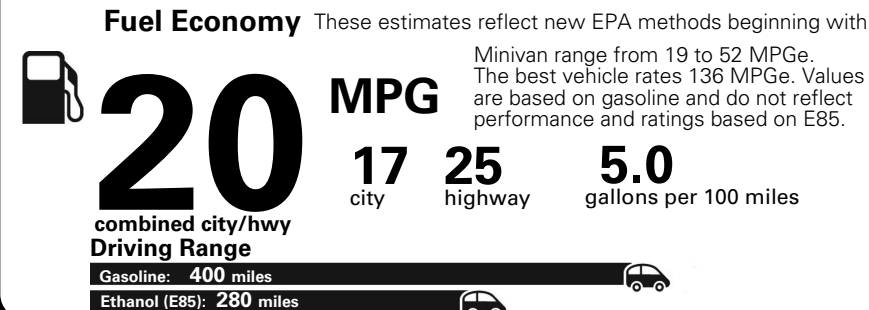

Base Price: \$26,650

DODGE GRAND CARAVAN SE
Exterior Color: Billet Clear-Coat Exterior Paint
Interior Color: Black Light Graystone Interior Colors
Interior: Cloth Low-Back Bucket Seats
Engine: 3.6-Liter V6 24-Valve VVT Engine
Transmission: 6-Speed Automatic 62TE Transmission

For more information visit: www.dodge.com or call 1-800-4ADODGE

FCA US LLC

Fuel Economy and Environment

Flexible Fuel Vehicle Gasoline-Ethanol (E85)

You spend \$2,500 in fuel costs over 5 years compared to the average new vehicle.