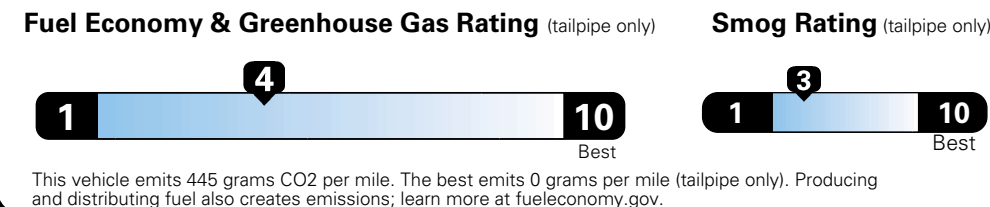

Base Price: \$26,650

DODGE GRAND CARAVAN SE
Exterior Color: Granite Pearl-Coat Exterior Paint
Interior Color: Black Light Graystone Interior Colors
Interior: Cloth Low-Back Bucket Seats
Engine: 3.6-Liter V6 24-Valve VVT Engine
Transmission: 6-Speed Automatic 62TE Transmission

For more information visit: www.dodge.com or call 1-800-4ADODGE

FCA US LLC

Fuel Economy and Environment

Flexible Fuel Vehicle Gasoline-Ethanol (E85)

You spend \$2,500 in fuel costs over 5 years compared to the average new vehicle.

Annual fuel cost \$1,900

Actual results will vary for many reasons, including driving conditions and how you drive and maintain your vehicle. The average new vehicle gets 27 MPG and cost \$7,000 to fuel over 5 years. Cost estimates are based on 15,000 miles per year at \$2.55 per gallon. This is a dual fueled automobile. MPGe is miles per gasoline gallon equivalent. Vehicle emissions are a significant cause of climate change and smog.