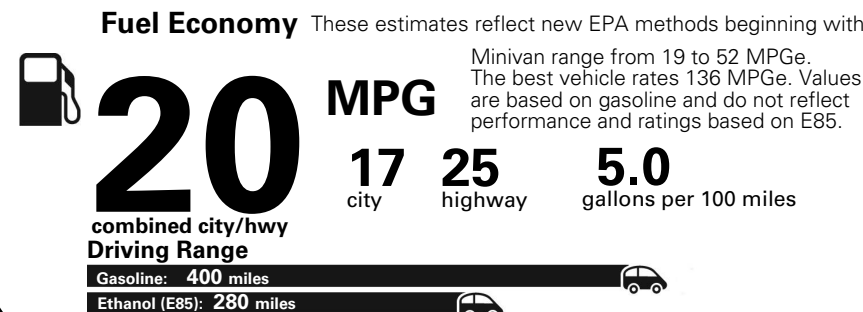

Base Price: \$26,650

DODGE GRAND CARAVAN SE
Exterior Color: Granite Pearl-Coat Exterior Paint
Interior Color: Black Light Graystone Interior Colors
Interior: Cloth Low-Back Bucket Seats
Engine: 3.6-Liter V6 24-Valve VVT Engine
Transmission: 6-Speed Automatic 62TE Transmission

For more information visit: www.dodge.com or call 1-800-4ADODGE

FCA US LLC

Fuel Economy and Environment

Flexible Fuel Vehicle Gasoline-Ethanol (E85)

You spend \$2,500 in fuel costs over 5 years compared to the average new vehicle.

Annual fuel cost \$1,900

Actual results will vary for many reasons, including driving conditions and how you drive and maintain your vehicle. The average new vehicle gets 27 MPG and cost \$7,000 to fuel over 5 years. Cost estimates are based on 15,000 miles per year at \$2.55 per gallon. This is a dual fueled automobile. MPGe is miles per gasoline gallon equivalent. Vehicle emissions are a significant cause of climate change and smog.