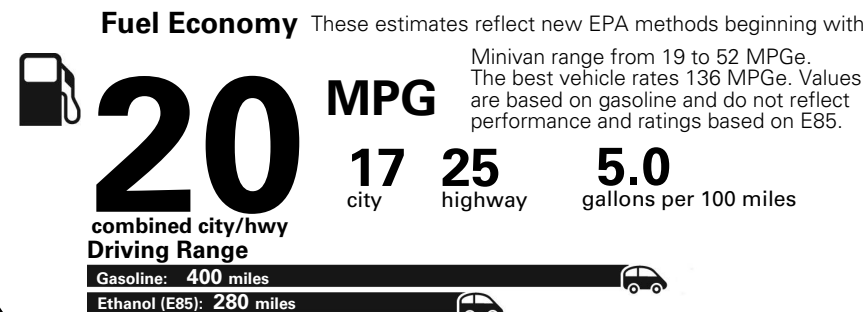

Base Price: \$26,650

DODGE GRAND CARAVAN SE
Exterior Color: White Knuckle Clear-Coat Exterior Paint
Interior Color: Black Light Graystone Interior Colors
Interior: Cloth Low-Back Bucket Seats
Engine: 3.6-Liter V6 24-Valve VVT Engine
Transmission: 6-Speed Automatic 62TE Transmission

For more information visit: www.dodge.com
 or call 1-800-4ADODGE

FCA US LLC

Fuel Economy and Environment

**Flexible Fuel Vehicle
 Gasoline-Ethanol (E85)**

**You spend
 \$2,500
 in fuel costs
 over 5 years
 compared to the
 average new vehicle.**